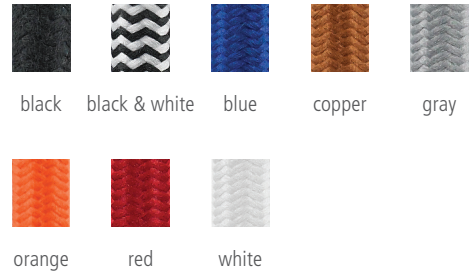

## 2 CHOOSE YOUR FABRIC COLOR & LENGTH (8', 16' OR 24')

Contact us for alternate colors and custom lengths or let us cut your cords to size so you save time during installation.

black    black & white    blue    copper    gray    orange    red    white

<sup>1</sup>11-PORT CANOPY ONLY AVAILABLE IN ANTIQUE BRONZE, BLACK AND SATIN NICKEL.  
<sup>2</sup>19-PORT CANOPY ONLY AVAILABLE IN AGED BRASS AND SATIN NICKEL.

## CORD COLOR OPTIONS