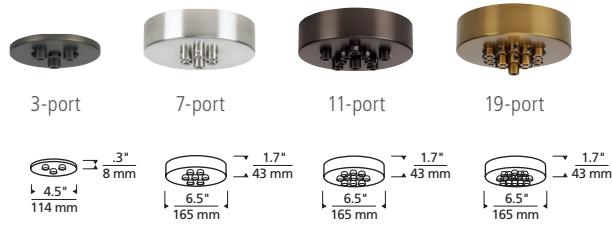

## SPECIFICATIONS

SOCKET HEIGHT	2.3"
SOCKET DIAMETER	1.7"
SOCKET WEIGHT	1.6 lbs
CORD LENGTH OPTIONS	8', 16', 24'
MAX WATTAGE	150W
VOLTAGE	120V
DIMMING	ELV and Triac
LIGHT DISTRIBUTION	Dependent on Light Selected
MOUNTING OPTIONS	4.5" Flush Canopy in Matching Metal Finish, Multi-Port Canopies
GENERAL LISTING	ETL
CONSTRUCTION	Metal
FINISH	Aged Brass, Antique Bronze, Satin Nickel, Black or White
CONSTRUCTION	Aluminum, Optic Crystal
WARRANTY	1 year

## 3 CHOOSE YOUR LAMP TO COMPLETE THE LOOK

SoCo sockets accommodate any medium base lamp up to 150 watts. We have made it easy to order some of the most popular lamps.

#300BHV389 classic edison clear 40W    #300BHV480 squirrel cage amber 60W    #300BHV531 A19 9.5W    #300BHV492 PAR30 long 13W    #300BHV524 ST19 archipelago squirrel cage 2700K    #300BHV515 G40 3000K    #300BHV520 T14 archipelago radio 2700K

## MULTI-PORT CANOPY OPTIONS

Mount to a standard 4" junction box with round plaster ring (provided by electrician).

700TDMRD	SIZE	CANOPY	FINISH
<b>3</b>	3-PORT	<b>T</b> METAL	<b>R</b> AGED BRASS
<b>7</b>	7-PORT		<b>Z</b> ANTIQUE BRONZE
<b>11</b>	11-PORT <sup>1</sup>		<b>B</b> BLACK
<b>19</b>	19-PORT <sup>2</sup>		<b>S</b> SATIN NICKEL
			<b>W</b> WHITE