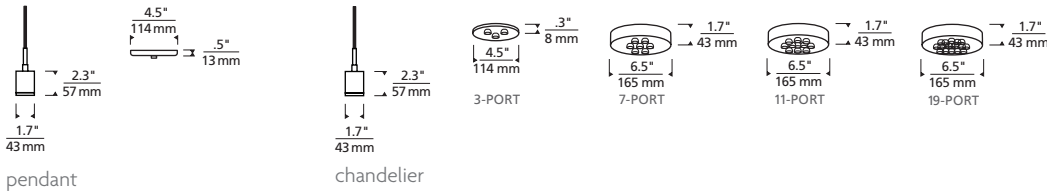

1 CHOOSE YOUR SOCKET & FINISH

Select your ideal finish for the Modern Socket. A 4.5" flush canopy in the matching metal finish ships standard with every pendant.

2 CHOOSE YOUR FABRIC COLOR & LENGTH (8', 16' OR 24')

Contact us for alternate colors and custom lengths or let us cut your cords to size so you save time during installation.

custom cord colors available, consult factory

3 CHOOSE YOUR LAMP TO COMPLETE THE LOOK

SoCo sockets accommodate any medium base lamp up to 150 watts. We have made it easy to order some of the most popular lamps.

INC

LED T20 T24

LED