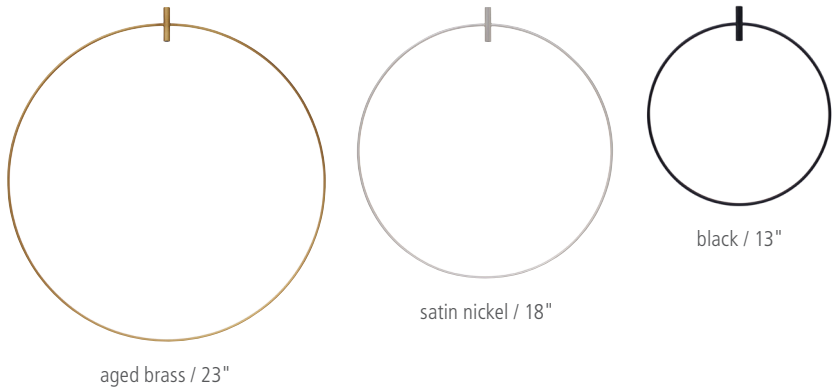

LOCUS ACCESSORY OPTIONS

Available in two sizes, this clean, circular accessory adds dimension and scale as it frames Tech Lighting's socket and cord style pendants including Mina, SoCo and Alva (sold separately).

700LOCUSR	SIZE	CANOPY FINISH
13	13" SMALL¹	R AGED BRASS
18	18" MEDIUM	B BLACK
23	23" LARGE	S SATIN NICKEL