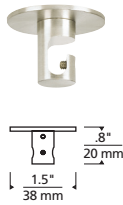

SWAG HOOK OPTION

Use as a creative tool to gracefully change a pendant's point of suspension from the mounting canopy to any point on the ceiling. Order one for each pendant.