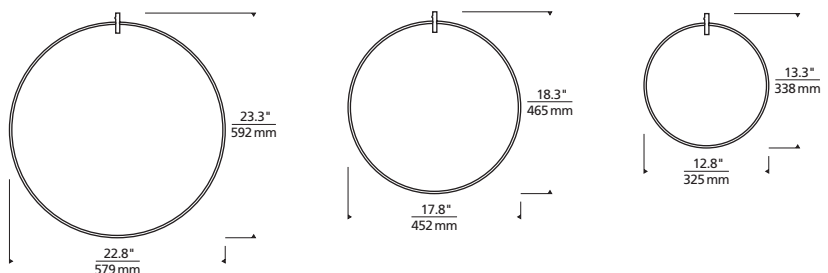

## SPECIFICATIONS

SOCKET HEIGHT	2.3"
SOCKET DIAMETER	1.7"
SOCKET WEIGHT	1.6 lbs
CORD LENGTH OPTIONS	8', 16', 24'
MAX WATTAGE	150W
VOLTAGE	120V
DIMMING	ELV and Triac
LIGHT DISTRIBUTION	Dependent on Light Selected
MOUNTING OPTIONS	4.5" Flush Canopy in Matching Metal Finish, Multi-Port Canopies
GENERAL LISTING	ETL
CONSTRUCTION	Metal
FINISH	Aged Brass, Antique Bronze, Satin Nickel, Black or White
CONSTRUCTION	Aluminum, Optic Crystal
WARRANTY	1 year

700LOCUSR	SIZE	CANOPY FINISH
<b>13</b>	13" SMALL <sup>1</sup>	<b>R</b> AGED BRASS
<b>18</b>	18" MEDIUM	<b>B</b> BLACK
<b>23</b>	23" LARGE	<b>S</b> SATIN NICKEL

<sup>1</sup>13" ONLY AVAILABLE IN BLACK AND SATIN NICKEL