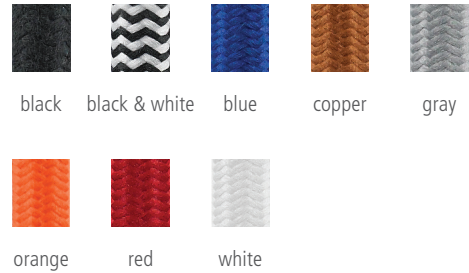

CORD COLOR OPTIONS