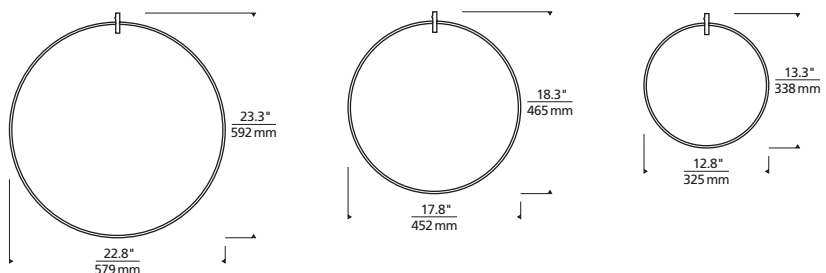

SPECIFICATIONS

| | |
|---------------------|---|
| SOCKET HEIGHT | 2.3" |
| SOCKET DIAMETER | 1.7" |
| SOCKET WEIGHT | 1.6 lbs |
| CORD LENGTH OPTIONS | 8', 16', 24' |
| MAX WATTAGE | 150W |
| VOLTAGE | 120V |
| DIMMING | ELV and Triac |
| LIGHT DISTRIBUTION | Dependent on Light Selected |
| MOUNTING OPTIONS | 4.5" Flush Canopy in Matching Metal Finish, Multi-Port Canopies |
| GENERAL LISTING | ETL |
| CONSTRUCTION | Metal |
| FINISH | Aged Brass, Antique Bronze, Satin Nickel, Black or White |
| CONSTRUCTION | Aluminum, Optic Crystal |
| WARRANTY | 1 year |

| 700LOCUSR | SIZE | CANOPY FINISH |
|-----------|------------------------|-----------------------|
| 13 | 13" SMALL ¹ | R AGED BRASS |
| 18 | 18" MEDIUM | B BLACK |
| 23 | 23" LARGE | S SATIN NICKEL |

¹13" ONLY AVAILABLE IN BLACK AND SATIN NICKEL

ORDERING INFORMATION

| 700TDSOCOP | SOCKET | CORD LENGTH ¹ | CORD COLOR ¹ | FINISH ² |
|------------|-----------------|--|--|---|
| | M MODERN | 08 8' 16 16' 24 24' | B BLACK I BLACK & WHITE U BLUE P COPPER Y GRAY O ORANGE R RED W WHITE | R AGED BRASS Z ANTIQUE BRONZE B BLACK S SATIN NICKEL W WHITE |