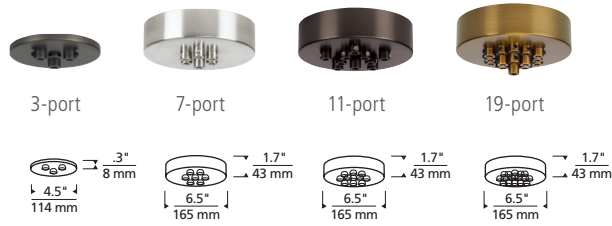

SPECIFICATIONS

| | |
|---------------------|---|
| SOCKET HEIGHT | 2.3" |
| SOCKET DIAMETER | 1.7" |
| SOCKET WEIGHT | 1.6 lbs |
| CORD LENGTH OPTIONS | 8', 16', 24' |
| MAX WATTAGE | 150W |
| VOLTAGE | 120V |
| DIMMING | ELV and Triac |
| LIGHT DISTRIBUTION | Dependent on Light Selected |
| MOUNTING OPTIONS | 4.5" Flush Canopy in Matching Metal Finish, Multi-Port Canopies |
| GENERAL LISTING | ETL |
| CONSTRUCTION | Metal |
| FINISH | Aged Brass, Antique Bronze, Satin Nickel, Black or White |
| CONSTRUCTION | Aluminum, Optic Crystal |
| WARRANTY | 1 year |

INC

LED T20 T24

LED

MULTI-PORT CANOPY OPTIONS

Mount to a standard 4" junction box with round plaster ring (provided by electrician).

| 700TDMRD | SIZE | CANOPY | FINISH |
|-----------|----------------------|----------------|-------------------------|
| 3 | 3-PORT | T METAL | R AGED BRASS |
| 7 | 7-PORT | | Z ANTIQUE BRONZE |
| 11 | 11-PORT ¹ | | B BLACK |
| 19 | 19-PORT ² | | S SATIN NICKEL |
| | | | W WHITE |