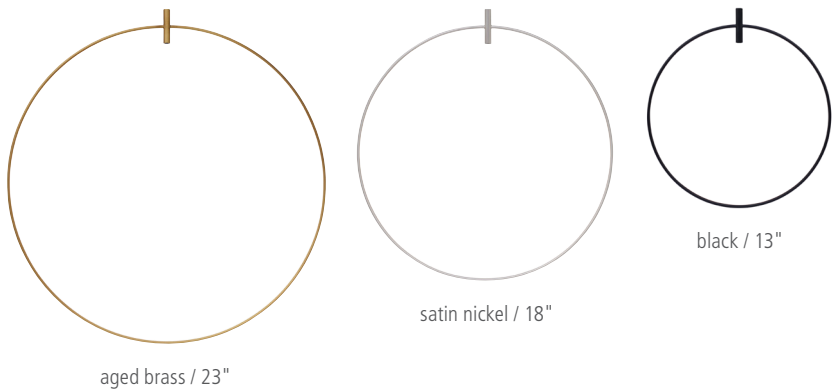

SPECIFICATIONS

| | |
|---------------------|---|
| SOCKET HEIGHT | 2.3" |
| SOCKET DIAMETER | 1.7" |
| SOCKET WEIGHT | 1.6 lbs |
| CORD LENGTH OPTIONS | 8', 16', 24' |
| MAX WATTAGE | 150W |
| VOLTAGE | 120V |
| DIMMING | ELV and Triac |
| LIGHT DISTRIBUTION | Dependent on Light Selected |
| MOUNTING OPTIONS | 4.5" Flush Canopy in Matching Metal Finish, Multi-Port Canopies |
| GENERAL LISTING | ETL |
| CONSTRUCTION | Metal |
| FINISH | Aged Brass, Antique Bronze, Satin Nickel, Black or White |
| CONSTRUCTION | Aluminum, Optic Crystal |
| WARRANTY | 1 year |

2 CHOOSE YOUR FABRIC COLOR & LENGTH (8', 16' OR 24')

Contact us for alternate colors and custom lengths or let us cut your cords to size so you save time during installation.

black black & white blue copper gray orange red white

| 700LOCUSR | SIZE | CANOPY FINISH |
|-----------|------------------------|-----------------------|
| 13 | 13" SMALL ¹ | R AGED BRASS |
| 18 | 18" MEDIUM | B BLACK |
| 23 | 23" LARGE | S SATIN NICKEL |

¹13" ONLY AVAILABLE IN BLACK AND SATIN NICKEL

ORDERING INFORMATION

| 700TDSOCOP | SOCKET | CORD LENGTH ¹ | CORD COLOR ¹ | FINISH ² |
|------------|-----------------|--|--|---|
| | M MODERN | 08 8' 16 16' 24 24' | B BLACK I BLACK & WHITE U BLUE P COPPER Y GRAY O ORANGE R RED W WHITE | R AGED BRASS Z ANTIQUE BRONZE B BLACK S SATIN NICKEL W WHITE |