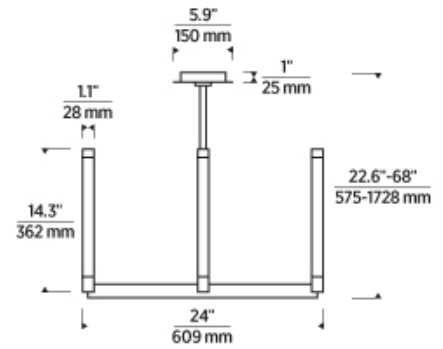

## ORDERING INFORMATION

700PHB	LENGTH (A)	FINISH	LAMP
	24 24"	NB NATURAL BRASS	-LED927 INTEGRATED LED 90 CRI 2700K 120V -LED927-277 INTEGRATED LED 90 CRI 2700K 277V

700PHB \_\_\_\_\_

JOB NAME \_\_\_\_\_

NOTES \_\_\_\_\_

## SPECIFICATIONS

HARDWARE MATERIAL	Metal
SHADE MATERIAL	Glass
NET WEIGHT	13.5 lbs
HEIGHT	15.8in
WIDTH	24in
LENGTH	24in
UP LIGHT / DOWN LIGHT / BOTH?	
WET LISTED	
DAMP LISTED	Yes
DRY LISTED	
MIN. HANGING HEIGHT	22.6in
MAX HANGING HEIGHT	68in
TOTAL CORD LENGTH	
TOTAL STEM LENGTH	Up to 60in
STEM QTY	6
SLOPED CEILING ADAPTABLE?	Yes 30° Max
GENERAL LISTING	ETL Listed
INCLUDES	