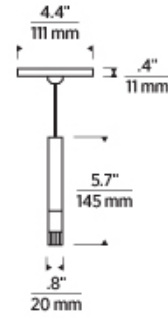

LAMPING

Includes 4 watt, 68 total delivered lumens, 2700K LED module and six feet of field-cuttable cable. Dimmable with most LED compatible ELV or Triac dimmers. Ships with 6 feet of field-cuttable cable. Aged brass ships with bronze cable. Chrome and Satin nickel finish with Satin cable.

700 _____ MXY _____

JOB NAME _____

NOTES _____

MOXY PENDANT

VISUAL COMFORT & Co.

SPECIFICATIONS

PRIMARY MATERIAL	Aluminum
SHADE MATERIAL	Aluminum
NET WEIGHT	0.25 lbs
HEIGHT	5.7in
WIDTH	0.8in
LENGTH	0.8in
UP LIGHT / DOWN LIGHT / BOTH?	
WET LISTED	
DAMP LISTED	
DRY LISTED	
MIN. HANGING HEIGHT	12in
MAX HANGING HEIGHT	72in
SLOPED CEILING ADAPTABLE?	Yes 45° Max
GENERAL LISTING	ETL Listed
INCLUDES	

LAMPING SPECIFICATIONS

	LED LAMP	INTEGRATED LED	NON LED	NO LAMP
DELIVERED LUMENS	68.0	68.0		
WATTS	4	4		
MAX WATTAGE PER BULB	4W	4W		
	12V MLV 120V MLV	12V MLV 120V MLV		
CCT	2700K	2700K		
CRI	90 CRI 80 CRI	90 CRI		
LED LIFETIME				
L70	>50000	>50000		
AVERAGE BULB HOURS				
FIELD SERVICEABLE LED				
LAMP BASE	Integrated LED	Integrated LED		
LAMP SHAPE	Integrated LED	Integrated LED		
LAMP INCLUDED?	True	True		
WARRANTY**	5 Years	5 Years		