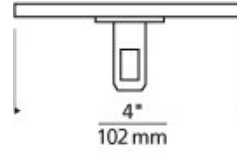

## SPECIFICATIONS

HARDWARE MATERIAL	
SHADE MATERIAL	
NET WEIGHT	0.48 lbs
HEIGHT	1in
WIDTH	4.5in
LENGTH	4.5in
WET LISTED	
DAMP LISTED	
DRY LISTED	
GENERAL LISTING	ETL Listed
INCLUDES	