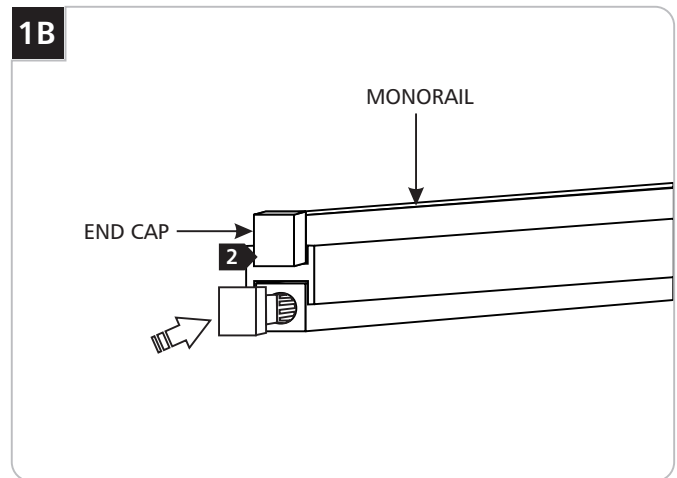

2 Tap the end caps completely into the MonoRail holes.

SAVE THESE INSTRUCTIONS!

7400 Linder Ave, Skokie, IL 60077
847.410.4400

www.techlighting.com

© 2008 Tech Lighting, L.L.C. All rights reserved. The "Tech Lighting" graphic is a registered trademark of Tech Lighting, L.L.C. Tech Lighting reserves the right to change specifications for product improvements without notification.
A Generation Brands Company