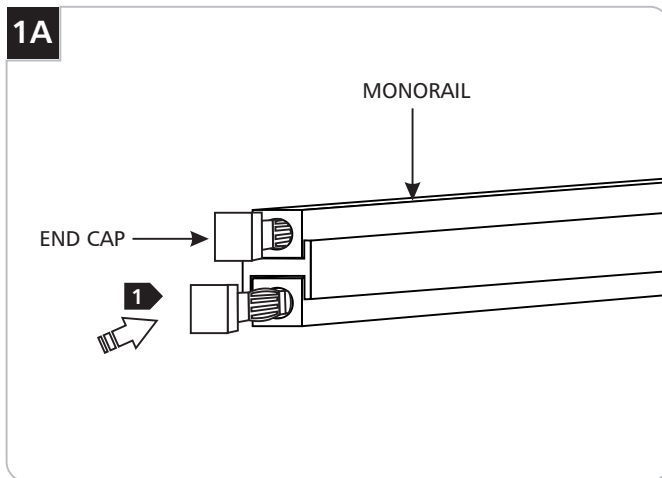

Install the End Caps

1 Push the end caps into the MonoRail ends.