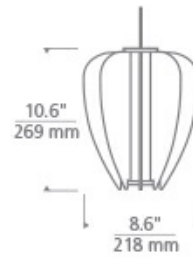

700 _____ NYR _____

JOB NAME _____

NOTES _____

MINI NYRA PENDANT

SPECIFICATIONS

HARDWARE MATERIAL	Metal
SHADE MATERIAL	Acrylic
NET WEIGHT	4 lbs
HEIGHT	10.6in
WIDTH	8.6in
LENGTH	8.6in
UP LIGHT / DOWN LIGHT / BOTH?	
WET LISTED	
DAMP LISTED	
DRY LISTED	Yes
MIN. HANGING HEIGHT	16.6in
MAX HANGING HEIGHT	82.6in
SLOPED CEILING ADAPTABLE?	Yes 45° Max
GENERAL LISTING	ETL Listed
INCLUDES	