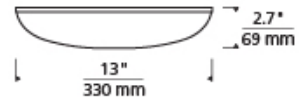

LAMPING

13in diameter includes 42 watt, 2004 delivered lumen, 2700K or 3000K LED module.

Plated Brass 13"

Satin Nickel 13"

Plated Brass 13"

Plated Brass 13" Alt View

ORDERING INFORMATION

700FMMGN LENGTH (A)	FINISH	LAMP
13 13"	BR PLATED BRASS	-LED927 LED 90 CRI 2700K 120V
	S SATIN NICKEL	-LED927-277 LED 90 CRI 2700K 277V
		-LED930 LED 90 CRI 3000K 120V
		-LED930-277 LED 90 CRI 3000K 277V

700FMMGN _____

JOB NAME _____

NOTES _____

MEGAN CEILING

SPECIFICATIONS

HARDWARE MATERIAL	Metal
SHADE MATERIAL	Acrylic
NET WEIGHT	3.5 lbs
HEIGHT	2.7in
WIDTH	13in
LENGTH	13in
UP LIGHT / DOWN LIGHT / BOTH?	
WET LISTED	
DAMP LISTED	Yes
DRY LISTED	
WALL / CEILING MOUNT	
GENERAL LISTING	ETL Listed
INCLUDES	