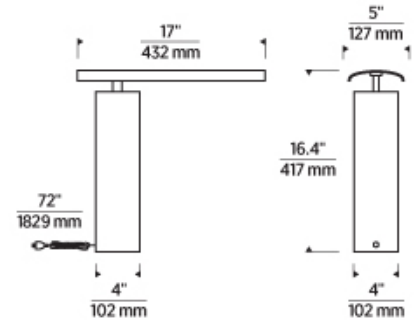

700PRTKDA16 _____

JOB NAME _____

NOTES _____

KADIA 16 TABLE LAMP

SPECIFICATIONS

PRIMARY MATERIAL	Aluminum or Brass
SHADE MATERIAL	Aluminum or Brass
NET WEIGHT	15 lbs
HEIGHT	16.4in
WIDTH	5in
LENGTH	17in
WET LISTED	
DAMP LISTED	Yes
DRY LISTED	
GENERAL LISTING	ETL Listed
INCLUDES	