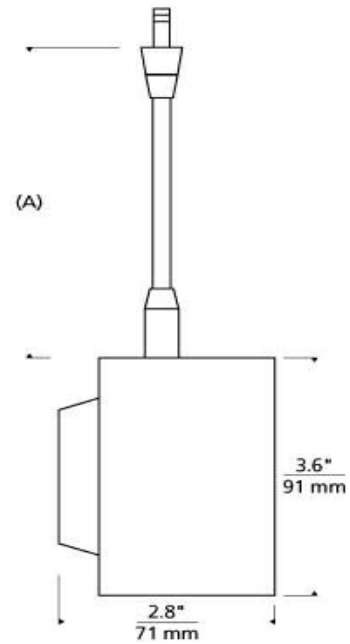

## SPECIFICATIONS

HARDWARE MATERIAL	Metal
SHADE MATERIAL	
NET WEIGHT	1.58 lbs
HEIGHT	3.6in
WIDTH	2.8in
LENGTH	3.6in
BEAM SPREAD	
UP LIGHT / DOWN LIGHT / BOTH?	
WET LISTED	
DAMP LISTED	
DRY LISTED	
MIN. HANGING HEIGHT	3in
MAX HANGING HEIGHT	3in
TOTAL CORD LENGTH	
SLOPED CEILING ADAPTABLE?	No
GENERAL LISTING	ETL Listed
INCLUDES	