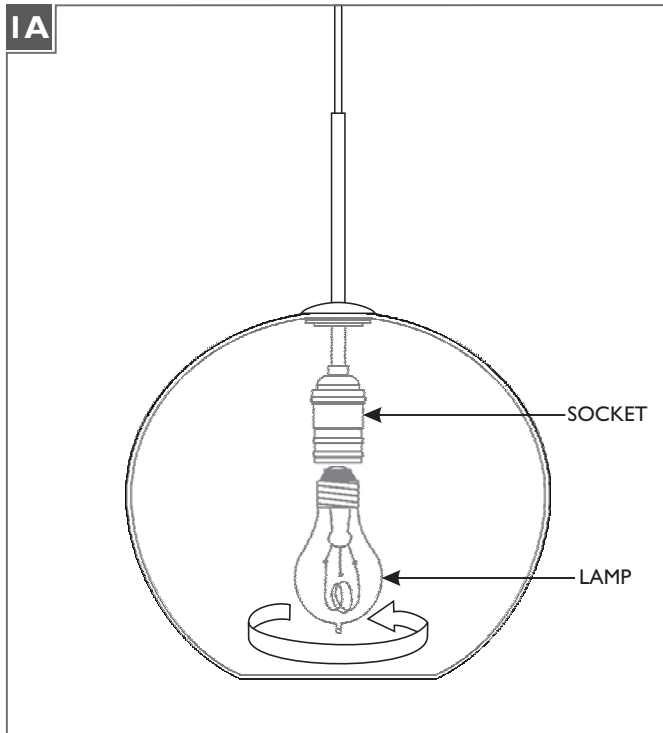

Isla Pendant

700TDISLA_ 1.1

PENDANTS

GENERAL PRODUCT INFORMATION:

This product is suitable for damp locations.

CAUTION: To reduce the risk of a burn or electric shock during relamping, disconnect the power to the fixture.

Refer to fixture marking for lamp information.

- 1** Refer to the instructions provided with the canopy to install the fixture.
- 2** Screw the lamp into the socket.

SAVE THESE INSTRUCTIONS!

7400 Linder Ave, Skokie, IL 60077
847.410.4400