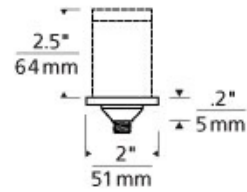

FINISH
Z ANTIQUE BRONZE
S SATIN NICKEL
W WHITE

700FJFCP _____

JOB NAME _____

NOTES _____

FREEJACK PORT ALONE

SPECIFICATIONS

| | |
|-------------------|------------|
| HARDWARE MATERIAL | |
| SHADE MATERIAL | |
| NET WEIGHT | 0.6 lbs |
| HEIGHT | 2.5in |
| WIDTH | 0.2in |
| LENGTH | 2in |
| WET LISTED | |
| DAMP LISTED | |
| DRY LISTED | |
| GENERAL LISTING | ETL Listed |
| INCLUDES | |