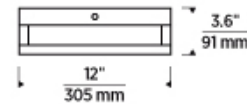

## SPECIFICATIONS

PRIMARY MATERIAL	Metal
SHADE MATERIAL	Glass
NET WEIGHT	5 lbs
HEIGHT	3.6in
WIDTH	12in
LENGTH	12in
UP LIGHT / DOWN LIGHT / BOTH?	
WET LISTED	
DAMP LISTED	
DRY LISTED	
WALL / CEILING MOUNT	
GENERAL LISTING	ETL Listed
INCLUDES	