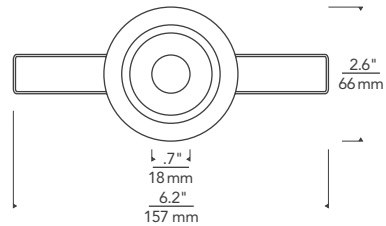

HOUSING - 120V

FIXED ROUND