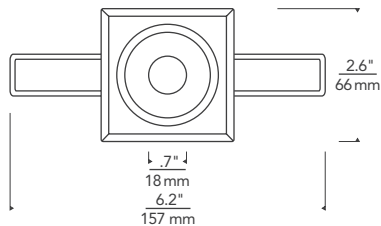

FIXED SQUARE

HOUSING - 120V