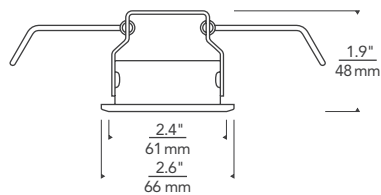

HOUSING - 120V

FIXED ROUND