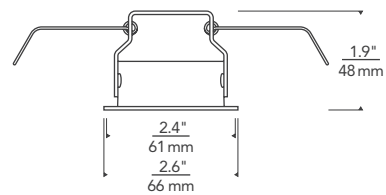

HOUSING - 120V

FIXED ROUND