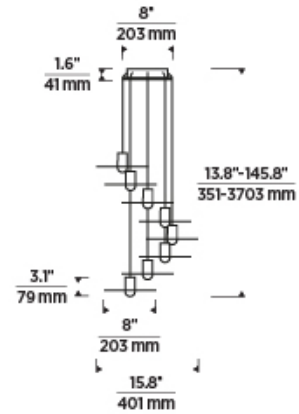

EAVES 8 LIGHT CHANDELIER

PRODUCT FEATURES

- Canopy ships with 12 feet of cable per pendant which can be easily cut in the field
- Each port in the canopy comes with a plug to cover an unused ports
- Pendant feature a quick-connect simplifying installation
- Optional spacers facilitate unique geometries while adding depth and dimension to this stunning collection.
- This item is made of natural brass. It is a living finish that will patina and warm with age which adds richness. If it gets an uneven patina or spots, a brass cleaner can restore the finish
- Protected by a 5-year warranty. Please visit the "About Us" Page on techlighting.com for more for warranty details

Natural Brass

LAMPING

Includes 120V-277V 34.4 watts, 1816 delivered lumens, 3000K LED module. Dimmable with most LED compatible ELV and TRIAC dimmers. Ships with 12 feet of field-cutttable matte black cord. Can be installed on a sloped ceiling up to 45° when swag hooks are used.

Natural Brass

Nightshade Black

ORDERING INFORMATION

700TRSPEVS SHAPE OR SIZE	FINISH	LAMP
BR 8 LIGHT	NB NATURAL BRASS B NIGHTSHADE BLACK	-LED930 INTEGRATED LED 90 CRI 3000K 120V-277V UNV

700TRSPEVS _____

JOB NAME _____

NOTES _____

EAVES 8 LIGHT CHANDELIER

SPECIFICATIONS

PRIMARY MATERIAL	Aluminum or Brass
SHADE MATERIAL	Acrylic
NET WEIGHT	11.5 lbs
HEIGHT	3.1in
WIDTH	15.8in
LENGTH	15.8in
UP LIGHT / DOWN LIGHT / BOTH?	
WET LISTED	
DAMP LISTED	Yes
DRY LISTED	
MIN. HANGING HEIGHT	13.8in
MAX HANGING HEIGHT	145.8in
TOTAL CORD LENGTH	144in
TOTAL STEM LENGTH	
STEM QTY	
SLOPED CEILING ADAPTABLE?	N/A
GENERAL LISTING	ETL Listed
INCLUDES	