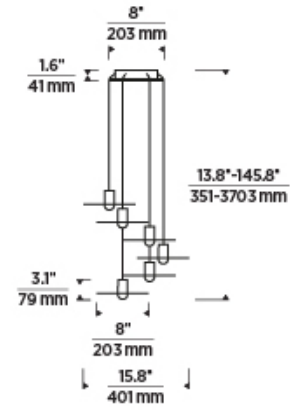

EAVES 6 LIGHT CHANDELIER

PRODUCT FEATURES

- Canopy ships with 12 feet of cable per pendant which can be easily cut in the field
- Each port in the canopy comes with a plug to cover an unused ports
- Pendant feature a quick-connect simplifying installation
- Optional spacers facilitate unique geometries while adding depth and dimension to this stunning collection.
- This item is made of natural brass. It is a living finish that will patina and warm with age which adds richness. If it gets an uneven patina or spots, a brass cleaner can restore the finish
- Protected by a 5-year warranty. Please visit the "About Us" Page on techlighting.com for more for warranty details

Nightshade Black

LAMPING

Includes 120V-277V 25.8 watts, 1362 delivered lumens, 3000K LED module. Dimmable with most LED compatible ELV and TRIAC dimmers. Ships with 12 feet of field-cutttable matte black cord. Can be installed on a sloped ceiling up to 45° when swag hooks are used.

NOTES _____

EAVES 6 LIGHT CHANDELIER

SPECIFICATIONS

PRIMARY MATERIAL	Aluminum or Brass
SHADE MATERIAL	Acrylic
NET WEIGHT	10 lbs
HEIGHT	3.1in
WIDTH	15.8in
LENGTH	15.8in
UP LIGHT / DOWN LIGHT / BOTH?	
WET LISTED	
DAMP LISTED	Yes
DRY LISTED	
MIN. HANGING HEIGHT	13.8in
MAX HANGING HEIGHT	145.8in
TOTAL CORD LENGTH	144in
TOTAL STEM LENGTH	
STEM QTY	
SLOPED CEILING ADAPTABLE?	N/A
GENERAL LISTING	ETL Listed
INCLUDES	