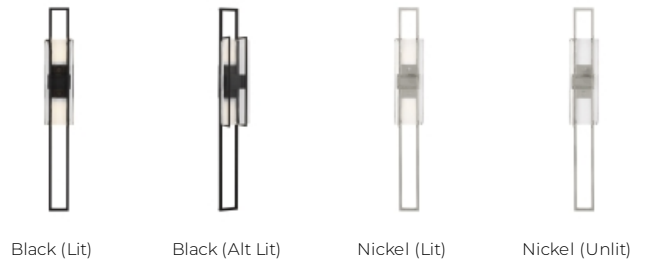

DUELLE LARGE WALL SCONCE

PRODUCT FEATURES

- Pressed glass diffuses concealed LED light shining up or down
- ADA Compliant
- Fully dimmable integrated LED lamp
- Provides up and down light
- Protected by a 5-year warranty. Please visit the "About Us" Page on techlighting.com for more for warranty details

LAMPING

Includes 14.8 watt, 856 delivered lumens, 2700K LED module. 120V dimmable with most LED compatible ELV and TRIAC dimmers. 277V compatible with 0-10V dimmers. Mounts vertically only, up and downlight. ADA compliant.

Natural Brass (Alt Lit)

To view all available finish options, please visit techlighting.com

ORDERING INFORMATION

700WSDUE LENGTH (A)	FINISH	LAMP
28.28"	NB NATURAL BRASS	-LED927 INTEGRATED LED 90 CRI 2700K 120V
	B NIGHTSHADE BLACK	-LED927-277 INTEGRATED LED 90 CRI 2700K 277V
	N POLISHED NICKEL	

700WSDUE _____

JOB NAME _____

NOTES _____

DUELLE LARGE WALL SCONCE

SPECIFICATIONS

HARDWARE MATERIAL	Metal
SHADE MATERIAL	Glass
NET WEIGHT	8.5 lbs
HEIGHT	28in
WIDTH	3.6in
LENGTH	4in
MIN. EXTENSION FROM WALL	3.6in
UP LIGHT / DOWN LIGHT / BOTH?	
WET LISTED	
DAMP LISTED	Yes
DRY LISTED	
UP / DOWN	
HORIZONTAL / VERTICAL	
WALL / CEILING MOUNT	
GENERAL LISTING	ETL Listed
ADA COMPLIANT	
INCLUDES	