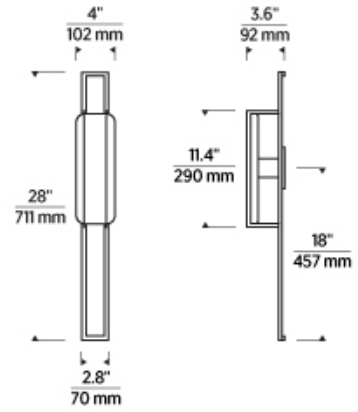

Natural Brass (Alt Lit)

To view all available finish options, please visit techlighting.com

ORDERING INFORMATION

700WSDUE LENGTH (A)	FINISH	LAMP
28.28"	NB NATURAL BRASS	-LED927 INTEGRATED LED 90 CRI 2700K 120V
	B NIGHTSHADE BLACK	-LED927-277 INTEGRATED LED 90 CRI 2700K 277V
	N POLISHED NICKEL	

700WSDUE _____

JOB NAME _____

NOTES _____

DUELLE LARGE WALL SCONCE

SPECIFICATIONS

HARDWARE MATERIAL	Metal
SHADE MATERIAL	Glass
NET WEIGHT	8.5 lbs
HEIGHT	28in
WIDTH	3.6in
LENGTH	4in
MIN. EXTENSION FROM WALL	3.6in
UP LIGHT / DOWN LIGHT / BOTH?	
WET LISTED	
DAMP LISTED	Yes
DRY LISTED	
UP / DOWN	
HORIZONTAL / VERTICAL	
WALL / CEILING MOUNT	
GENERAL LISTING	ETL Listed
ADA COMPLIANT	
INCLUDES	