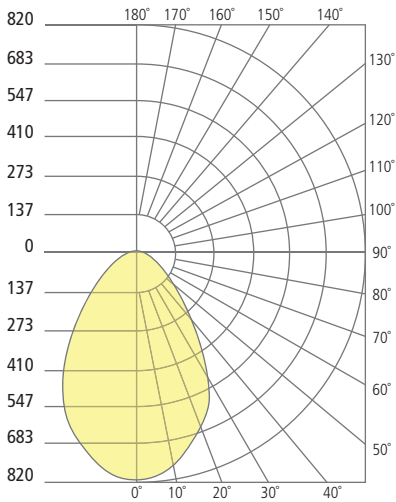

BOWMAN 6
shown in white

ORDERING INFORMATION

PRODUCT	LENGTH	FINISH	LAMP
700WSBOW	6 6"	B BLACK	-LED827 LED 80 CRI, 2700K 120V*
		Z BRONZE	-LED827277 LED 80 CRI, 2700K 277V*
		H CHARCOAL	-LED830 LED 80 CRI, 3000K 120V
		I SILVER	-LED830277 LED 80 CRI, 3000K 277V
		W WHITE	

*AVAILABLE IN BLACK AND BRONZE FINISH ONLY

BOWMAN 6 WALL SCONCE

Bowman 6

PHOTOMETRICS*

*For latest photometrics, please visit www.techlighting.com/OUTDOOR

BOWMAN 6

Total Lumen Output: 1163
 Total Power: 47.2
 Luminaire Efficacy: 24.6
 Color Temp: 3000K
 CRI: 80+
 BUG Rating: B1-U0-G0