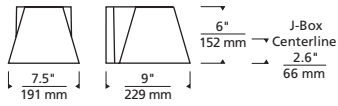

BOWMAN 6 WALL SCONCE

Bowman 6

PHOTOMETRICS*

*For latest photometrics, please visit www.techlighting.com/OUTDOOR

BOWMAN 6

Total Lumen Output: 1163
Total Power: 47.2
Luminaire Efficacy: 24.6
Color Temp: 3000K
CRI: 80+
BUG Rating: B1-U0-G0