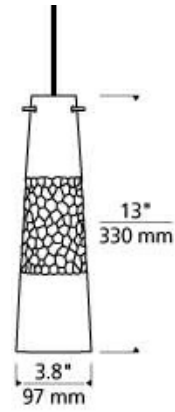

MP mount includes 4" Round Flush Canopy.

700 \_\_\_\_\_ BON \_\_\_\_\_

JOB NAME \_\_\_\_\_

NOTES \_\_\_\_\_

\_\_\_\_\_

\_\_\_\_\_

## SPECIFICATIONS

HARDWARE MATERIAL	Metal
SHADE MATERIAL	
NET WEIGHT	3.5 lbs
HEIGHT	13in
WIDTH	3.8in
LENGTH	3.8in
UP LIGHT / DOWN LIGHT / BOTH?	
WET LISTED	
DAMP LISTED	
DRY LISTED	Yes
MIN. HANGING HEIGHT	19.5in
MAX HANGING HEIGHT	85.5in
SLOPED CEILING ADAPTABLE?	Yes 45° Max
GENERAL LISTING	ETL Listed
INCLUDES	