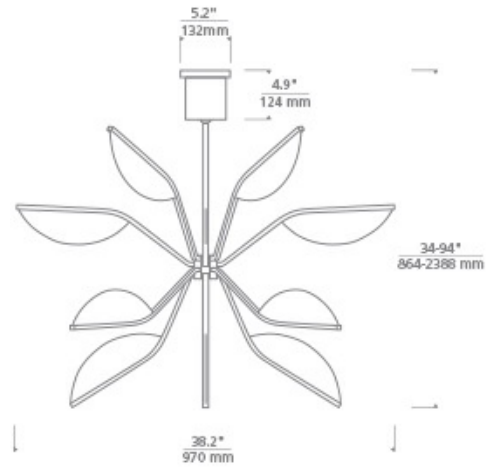

## LAMPING

Includes 50.1 watts, 3974 total delivered lumens, 3000K LED modules. Dimmable with most LED compatible ELV and TRIAC dimmers. Ships with (4) 12" and (2) 6" rigid stems in coordinating finish. Can be installed on a sloped ceiling up to 35°. 120 volt.

## ORDERING INFORMATION

700BLT	SHAPE OR SIZE	FINISH	LAMP
	38G 38" GLOBE	<b>B</b> MATTE BLACK <b>NB</b> NATURAL BRASS	-LED930 INTEGRATED LED 90 CRI 3000K 120V

700BLT \_\_\_\_\_

JOB NAME \_\_\_\_\_

NOTES \_\_\_\_\_

## SPECIFICATIONS

HARDWARE MATERIAL	Metal
SHADE MATERIAL	Acrylic
NET WEIGHT	8.5 lbs
HEIGHT	17.3in
WIDTH	38in
LENGTH	38in
UP LIGHT / DOWN LIGHT / BOTH?	
WET LISTED	
DAMP LISTED	Yes
DRY LISTED	
MIN. HANGING HEIGHT	22.5in
MAX HANGING HEIGHT	70.5in
TOTAL CORD LENGTH	
TOTAL STEM LENGTH	Up to 60in
STEM QTY	6
SLOPED CEILING ADAPTABLE?	Yes 35° Max
GENERAL LISTING	ETL Listed
INCLUDES	