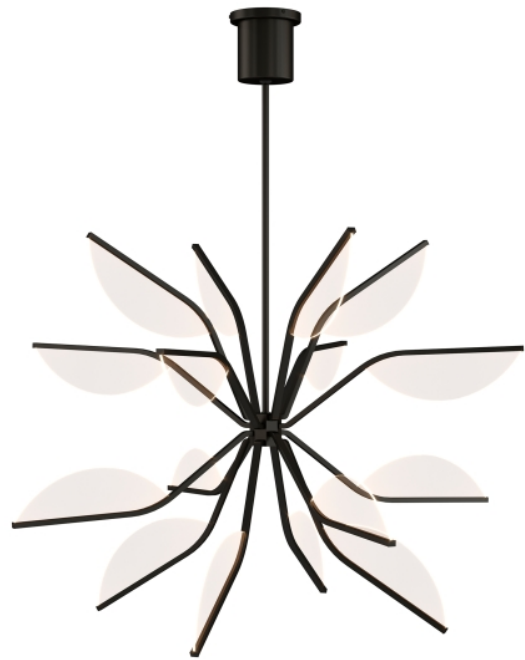

# BELTERRA 38 GLOBE CHANDELIER

## PRODUCT FEATURES

- Designed with LED light guides to illuminate this chandelier inspired by the Lotus flower
- Available in two finishes, Natural Brass that will patina over time and Matte Black. Complete the look with the whole collection including Chandeliers, Wall Sconce and Flushmount
- Designed with LED lightguide technology, stunning when turned on and a piece of art when turned off.
- Dimmable with most LED compatible ELV and Triac dimmers.
- Includes (2) 6" and (4) 12" rigid stems in coordinating finish. Can be installed on sloped ceiling up to 35°
- Protected by a 5-year warranty. please visit the "About Us" Page on [techlighting.com](http://techlighting.com) for more for warranty details