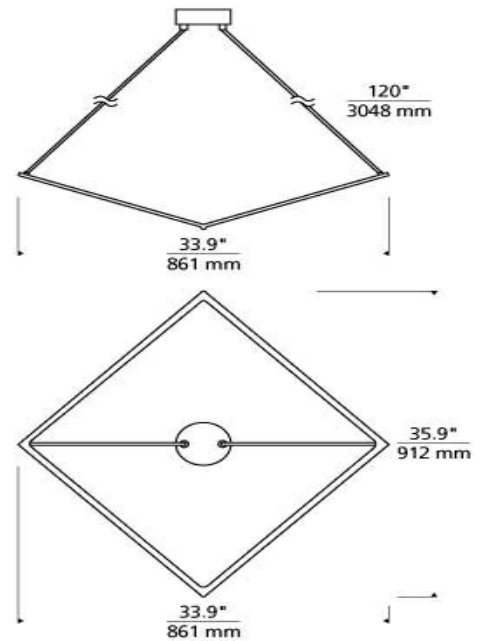

## SPECIFICATIONS

HARDWARE MATERIAL	Metal
SHADE MATERIAL	Aluminum
NET WEIGHT	2 lbs
HEIGHT	6.8in
WIDTH	35.9in
LENGTH	35.9in
UP LIGHT / DOWN LIGHT / BOTH?	
WET LISTED	
DAMP LISTED	Yes
DRY LISTED	
MIN. HANGING HEIGHT	14.5in
MAX HANGING HEIGHT	128.5in
TOTAL CORD LENGTH	120in
TOTAL STEM LENGTH	
STEM QTY	
SLOPED CEILING ADAPTABLE?	Yes 45° Max
GENERAL LISTING	ETL Listed
INCLUDES	