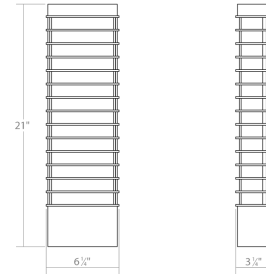

SONNEMAN
A WAY OF LIGHT

tawa™ 21" LED Sconce

7413.72-WL

DIMENSIONS

Height	21"
Width	6.25"
Extension	3.25"
Minimum Extension	3.25"
Maximum Extension	3.25"
Fixture Weight	8 lbs.

ELECTRICAL SPECS

Bulb Type	Integral LED
Bulb Quantity	1
Bulb Included?	Yes
Wattage	22
Initial Lumens	2200
Input Voltage	120VAC
CCT	3000K
CRI	90
Power Supply Type	Driver
Power Supply Quantity	1
Power Supply Location	Outlet Box
Dimming Type	TRIAC/ELV

SHIPPING

Carton 1 L x W x H	24" x 10" x 7"
Carton 1 GW	11 lbs.

SHADE 1

Quantity	1
Color	White
Material	Optical Acrylic
Height	16.25"
Diameter	5.75"

AVAILABLE FINISHES

Textured Bronze (.72)
Textured Gray (.74)
Textured White (.98)