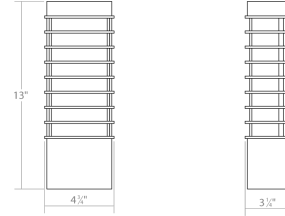

tawa™ 13" Slim LED Sconce

7410.72-WL

**DIMENSIONS**

Height	13"
Width	4.75"
Extension	3.25"
Minimum Extension	3.25"
Maximum Extension	3.25"
Fixture Weight	5 lbs.

**ELECTRICAL SPECS**

Bulb Type	Integral LED
Bulb Quantity	1
Bulb Included?	Yes
Wattage	13
Initial Lumens	1300
Input Voltage	120VAC
CCT	3000K
CRI	90
Power Supply Type	Driver
Power Supply Quantity	1
Power Supply Location	Outlet Box
Dimming Type	TRIAC/ELV

**SHIPPING**

Carton 1 L x W x H	16" x 8" x 7"
Carton 1 GW	6 lbs.

**SHADE 1**

Quantity	1
Color	White
Material	Optical Acrylic
Height	8.25"
Diameter	4.25"

**AVAILABLE FINISHES**

- Textured Bronze (.72)
- Textured Gray (.74)
- Textured White (.98)