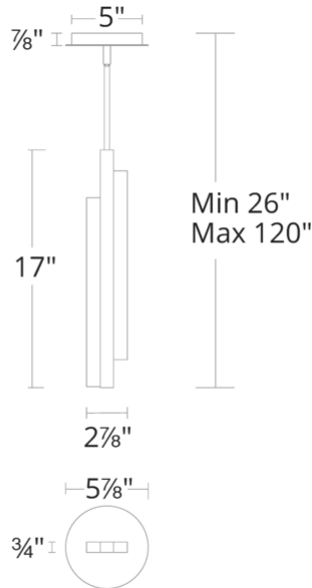

Project: _____

Location: _____

Fixture Type: _____

Catalog Number: _____

AVAILABLE FINISHES:

Tandem

PD-50117

PRODUCT DESCRIPTION

Staggered illuminated elements on an asymmetrical design complete a unique look. This innovative pendant features a contrasting black spear for a bold modern statement. Proportions are ideal for use in multiples over a desk, counter or bar.

FEATURES

- Driver concealed within the canopy
- Side-lit illumination
- Artisan crafted milky cloud acrylic
- Three 12" and one 6" down rods included (additional sold separately)
- Slope ceiling adaptable. Hang straight swivels up to 90 degrees
- Spin-on round canopy with minimal hardware

PD-50117

REPLACEMENT PARTS

- ROD-A06-AN100T-BK - 6IN ROD
- ROD-A12-AN100T-BK - 12IN ROD

Model & Size	Color Temp	Finish	LED Watts	LED Lumens	Delivered Lumens
PD-50117 17"	3000K	BK Black	22.2W	1324	888

Example: **PD-50117-BK**