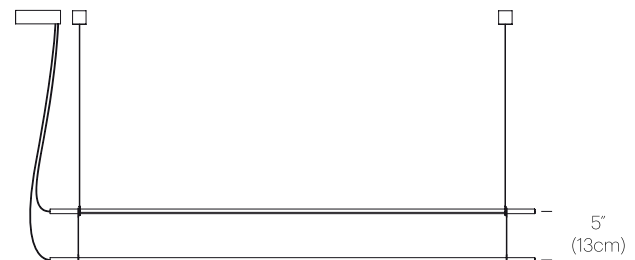

PACKAGING WEIGHT AND DIMENSIONS

T.O Pendant:	2.5LBS	3" X 6" X 57"
(Lamp)	1.1KGS	7.6cm X 15cm X 145cm
T.O Pendant:	1.5LBS	10" X 8.25" X 4.3"
(Accessories)	.7KGS	25.5cm X 21cm X 11cm

NOTES

Custom requests can be considered on volume orders

MATTE BLACK

MATTE GREY

DIMENSIONS

TO PENDANT

TO PENDANT 2 STACK

TO PENDANT 3 STACK