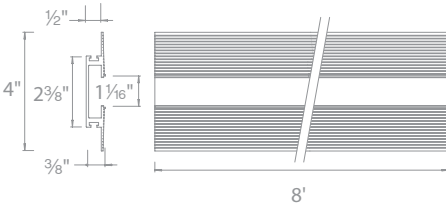

SYMMETRICAL RECESSED CHANNEL

LED-T-RCH1

WAC LIGHTING

Responsible Lighting®

- Installs within drywall depth
- Linear channel can be field cut
- Accomodates either one or two runs of InvisiLED® indoor tape
See individual InvisiLED spec sheets.
- Includes a translucent white acrylic diffuser
- Dense foam insert for spackling
- Aluminum extrusion powder coated in matte white
- Remote transformer is required

8 ft linear channel

LED-T-RCH1-WT

*Includes an end cap and diffuser
Can be field cut*

Power feed

LED-T-RBOX1-WT

*Includes a wiring box, two hanger bars,
two five-pin InvisiLED® adapters, an end cap and diffuser
The end cap may be placed on either side or be removed
Hanger bars may install on any side of the wiring box*