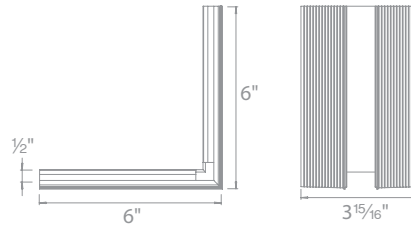

Perpendicular corner
Transitions between walls or wall to ceiling
Includes diffuser

LED-T-WTC1-WT