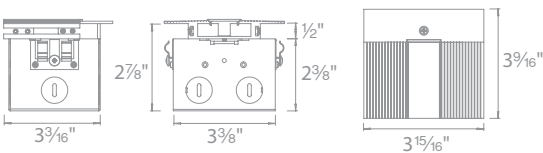

SYMMETRICAL RECESSED CHANNEL

LED-T-RCH1

WAC LIGHTING

Responsible Lighting®

- Installs within drywall depth
- Linear channel can be field cut
- Accomodates either one or two runs of InvisiLED® indoor tape
See individual InvisiLED spec sheets.
- Includes a translucent white acrylic diffuser
- Dense foam insert for spackling
- Aluminum extrusion powder coated in matte white
- Remote transformer is required

8 ft linear channel

LED-T-RCH1-WT

*Includes an end cap and diffuser
Can be field cut*

Power feed

LED-T-RBOX1-WT

*Includes a wiring box, two hanger bars,
two five-pin InvisiLED® adapters, an end cap and diffuser
The end cap may be placed on either side or be removed
Hanger bars may install on any side of the wiring box*