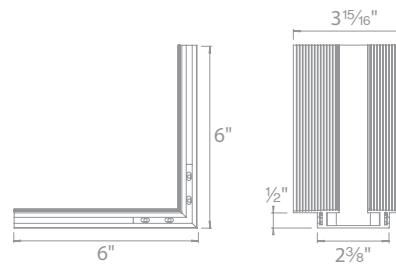

LED-T-CTC1-WT

Perpendicular corner
Transitions between walls or wall to ceiling
Includes diffuser

LED-T-WTC1-WT

Outside corner
Transitions around columns, bump outs, or soffits
Includes diffuser

LED-T-WTW1-WT