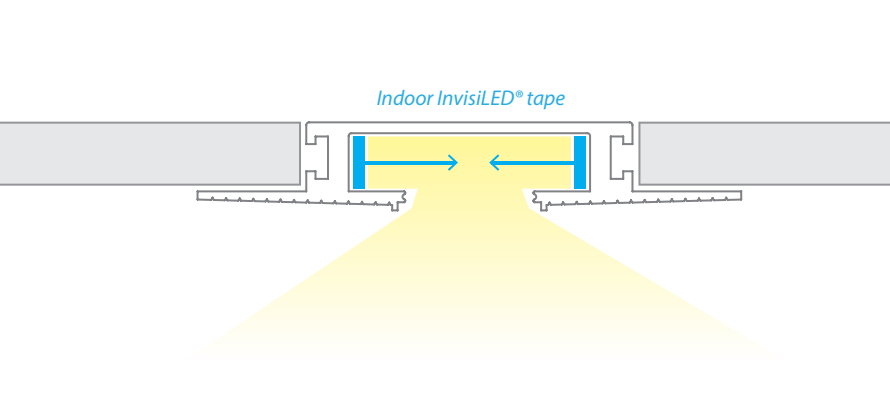

SYMMETRICAL RECESSED CHANNEL

LED-T-RCH1

WAC LIGHTING

Responsible Lighting®

- Installs within drywall depth
- Linear channel can be field cut
- Accomodates either one or two runs of InvisiLED® indoor tape
See individual InvisiLED spec sheets.
- Includes a translucent white acrylic diffuser
- Dense foam insert for spackling
- Aluminum extrusion powder coated in matte white
- Remote transformer is required

8 ft linear channel

LED-T-RCH1-WT

*Includes an end cap and diffuser
Can be field cut*

Power feed

LED-T-RBOX1-WT

*Includes a wiring box, two hanger bars,
two five-pin InvisiLED® adapters, an end cap and diffuser
The end cap may be placed on either side or be removed
Hanger bars may install on any side of the wiring box*

Western Distribution Center
1750 Archibald Avenue • Ontario, CA 91760
Phone (800) 526.2588 • Fax (800) 526.2585

SYMMETRICAL RECESSED CHANNEL

WAC LIGHTING

LED-T

Responsible Lighting®

Lateral corner
Includes diffuser