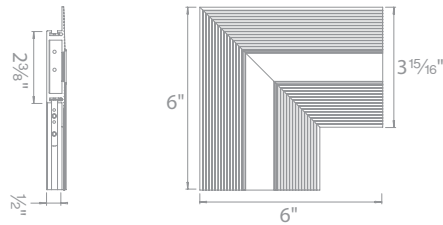

SYMMETRICAL RECESSED CHANNEL

WAC LIGHTING

LED-T

Responsible Lighting®

Lateral corner
Includes diffuser

LED-T-CTC1-WT