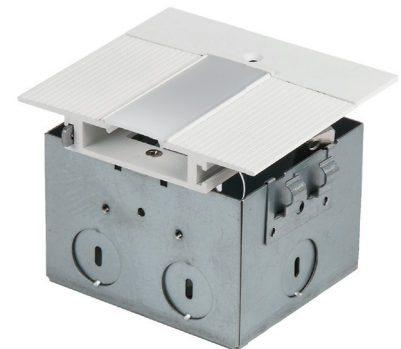

SYMMETRICAL RECESSED CHANNEL

LED-T-RCH1

WAC LIGHTING

Responsible Lighting®

- Installs within drywall depth
- Linear channel can be field cut
- Accomodates either one or two runs of InvisiLED® indoor tape
See individual InvisiLED spec sheets.
- Includes a translucent white acrylic diffuser
- Dense foam insert for spackling
- Aluminum extrusion powder coated in matte white
- Remote transformer is required

8 ft linear channel

LED-T-RCH1-WT

*Includes an end cap and diffuser
Can be field cut*

Power feed

LED-T-RBOX1-WT

*Includes a wiring box, two hanger bars,
two five-pin InvisiLED® adapters, an end cap and diffuser
The end cap may be placed on either side or be removed
Hanger bars may install on any side of the wiring box*

Western Distribution Center
1750 Archibald Avenue • Ontario, CA 91760
Phone (800) 526.2588 • Fax (800) 526.2585

SYMMETRICAL RECESSED CHANNEL

WAC LIGHTING

LED-T

Responsible Lighting®

Lateral corner
Includes diffuser