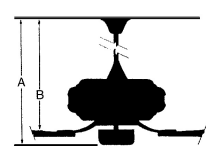

MEASUREMENTS

Blade Finish:	Reversible		
	Blades:		
	No		
Blade Material:	Slope:		
ABS	Yes		
Blade Sweep:	No. of Blades:	Blade Pitch:	Hanging Weight:
56"	4	26	14.07
Downrod 1:	Downrod 1	Downrod 2:	Downrod 2
6	Outside Dia:	Outside Dia:	
	.75		
Ceiling to Lowest Point: (Dim A)	Ceiling to Blade (Dim B)	Lead Wire:	Motor Size:
14.5	12.0	80	123 X 30MM

	Low	Low/Med.	Medium	Med/High	High
RPM:	50				149
Amps:	0.08				0.4
Watts:	3.5				24.52
CFM:	2670.0				6896.0
CFM/Watts:	762.86				281.24

LAMPING

No. of Bulbs:	Light Type:	Light Kit Optional: No		
1	Z04 LED			
Max Bulb	Socket:			
Wattage:	Y06 LED MODULE			
20				
Integrated Light Kit:	Dimmable:	Ballast:	Rated Life	Uplight:
Yes	Yes		Hours:	No
			30000	
Bulb/LED Included:	Color Temp.:	CRI:	Initial Lumens:	Delivered Lumens:
Yes	3000	96	1100.4	643.5