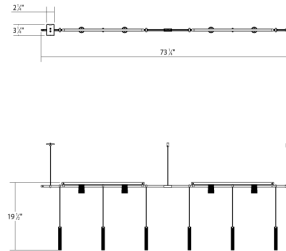

suspenders® 36" 2-Bar In-Line Linear w/ Crystal Rods & 24" Light Bars & Bar-Mounted Single Cyls w/Flood Lenses

SLS0164

DIMENSIONS

Height	25"
Minimum Height	26"
Maximum Height	44"
Width	73"
Depth	1.75"
Hanging Details	18" Adj. Rod"

ELECTRICAL SPECS

Bulb Type	Crystal Rod
Bulb Quantity	6
Bulb Included?	Yes
Wattage	2
Initial Lumens	3180
Input Voltage	120VAC
CCT	3000K
CRI	90
Power Supply Type	Transformer
Power Supply Quantity	1
Power Supply Location	Mini Box
Dimming Type	ELV

SHIPPING

SHADE 1

Quantity	6
Color	Clear
Material	Ribbed Seeded Crystal
Height	6.75"
Diameter	1

SHADE 2

Quantity	4
Color	Black
Material	Diecast Aluminum
Height	1.75"

SHADE 3

Quantity	2
Color	Frosted
Material	Optical Acrylic
Height	0.5"
Diameter	24