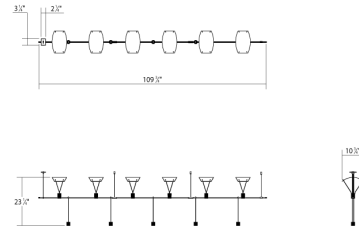

suspenders® 36" 3-Bar In-Line Linear w/ Suspended/Bar-Mounted Single Cyls w/Flood Lenses & Parachute Reflectors

SLS0161

DIMENSIONS

Height	23"
Minimum Height	24"
Maximum Height	87"
Width	110"
Depth	25"
Hanging Details	6' Adj. Cords/Cables"

ELECTRICAL SPECS

Bulb Type	Cylinder w/Parachute
Bulb Quantity	6
Bulb Included?	Yes
Wattage	5
Initial Lumens	3080
Input Voltage	120VAC
CCT	3000K
CRI	90
Power Supply Type	Transformer
Power Supply Quantity	1
Power Supply Location	Mini Box
Dimming Type	ELV

SHIPPING

SHADE 1

Quantity	6
Color	White
Material	White Reflector
Height	9.5"
Diameter	10.75"

SHADE 2

Quantity	5
Color	Satin Black
Material	Diecast Aluminum
Height	2"

AVAILABLE FINISHES

Satin Black (.25)

GENERAL LISTINGS