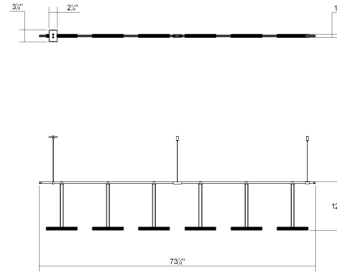

suspenders® 36" 2-Bar In-Line Linear with Crystal Double Glass Rod Luminaires

S1U36K-MC06XXA2-RP13

DIMENSIONS

Height	13"
Minimum Height	14"
Maximum Height	86"
Width	73"
Depth	0.75"
Hanging Details	6' Adj. Cords/Cables"

ELECTRICAL SPECS

Bulb Type	Crystal Double Rod
Bulb Quantity	6
Bulb Included?	Yes
Wattage	4
Initial Lumens	1440
Input Voltage	120VAC
CCT	3000K
CRI	90
Power Supply Type	Transformer
Power Supply Quantity	1
Power Supply Location	Mini Box
Dimming Type	ELV

SHIPPING

SHADE 1

Quantity	6
Color	Clear
Material	Ribbed Seeded Crystal
Height	0.75"
Diameter	8.25

AVAILABLE FINISHES

Satin Black (.25)

GENERAL LISTINGS

cETL
cUL
Dry Location

PROJECT

QUANTITY

NOTES