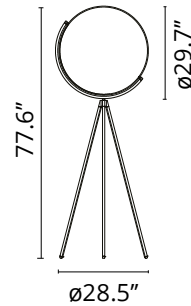

FLOS

■ F6630030 Black

Superloon

Designed by Jasper Morrison, 2015

48W - 2716lm - 2200-2800K

Adjustable floor lamp providing direct light. Painted or chrome-plated aluminium body with metal spinning head, die-cast joints and extruded stem. Silk screened PMMA diffuser. Edge Lighting technology light source. Optical switch sensor placed on the stem that provide Warm Tone dimming function. Power cord length 250 cm. Plug-in power supply with interchangeable plugs.

Are you a professional and your project needs consulting and support?

[BOOK AN APPOINTMENT](#)

Main specifications

EAN	8059607007020
Mounting	Floor
Environments	Indoor dry location
Light Source Type	LED
LED type	LED Module
Power (W)	48
System flux (lm)	2716

Physical

Color	Black
Net weight (lb)	24.26
Package volume (in)	6683.74
IP internal	20

Download

Mounting instructions	↓ PDF
Mounting instructions	↓ PDF
Spare Parts	↓ PDF

Photometric Files

LDT / IES	↓ LDT
---------------------------	-------