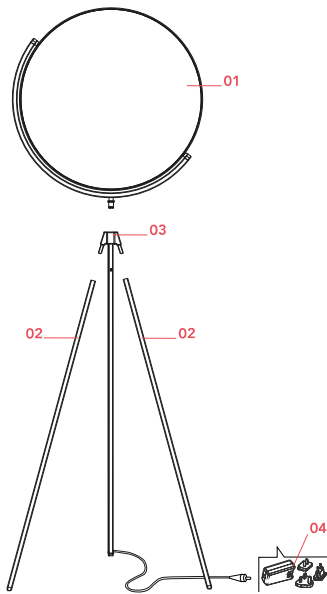

Spare Parts

01.	Black diffuser	F6632030
02.	Mobile legs	RF25185
03.	Black electrified fixed leg	RF6630130
04.	Black plug assembly kit & 48V driver	RF3320400

DOWNLOAD