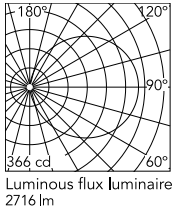

Schematic light drawing

Photometric

Lighting type	Direct
Light distribution	Roto symmetric
CCT (K)	2200-2800

Electrical

Insulation class	III
Frequency (Hz)	50/60
Main voltage (Vac)	100-240/48
LED voltage Vf (Vdc)	null
Driver	Remote included
Dimmable	Yes
Dimming type	Electronic 48V
Dimming interface	Dimmer Integrated
Plug type	Type G, Type A, Type C
Batteries inside	No
Charging min time	No

Ecodesign and Energy Labelling

This product contains a light source of energy efficiency class D

Replaceable (LED only)
light source by a
professional

Replaceable control
gear by an end-user