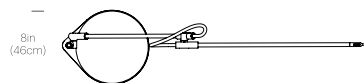

DIMENSIONS

SUPERLIGHT TABLE