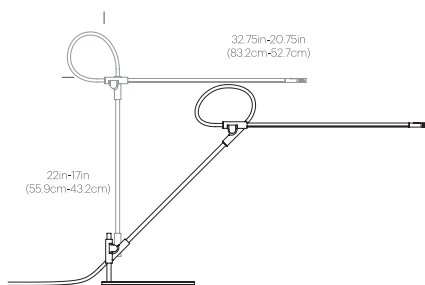

CERTIFICATIONS

Intertek

PACKAGING WEIGHT AND DIMENSIONS

Superlight Table:	8.3LBS	28" X 9" X 3.5"
	3.7KGS	71cm X 23cm X 9cm

NOTES

Custom requests can be considered on volume orders

FINISHES

DIMENSIONS

SUPERLIGHT TABLE

SUPERLIGHT WALL

SUPERLIGHT CLAMP

SUPERLIGHT GROMMET

SUPERLIGHT FLOOR

DESCRIPTION

Superlight balances the demands of both workplace and home with a combination of minimal form and maximal function. Superlight is a task light reduced to its essence. A gestural line in space resulting in a precise yet playful structure defying gravity with an appearance of near weightlessness. Superlight achieves fluid, sweeping movement in every direction with a full 3-axis range of motion providing warm, glare-free LED light exactly where you need it. Superlight is available as a desk, floor, wall, clamp or grommet mounted fixture.

FEATURES

- 3-axis rotation at each joint
- Ultra-light minimal frame
- Felt base pad
- Advanced LED array eliminates multiple shadows
- Ships flat-packed

SPECIFICATIONS

- Voltage: 120-240V 50-60Hz
- Power consumption: 8.5W
- Color temperature: 3000K
- Luminosity: 700 Lumens
- Luminaire efficacy: 81 Lumens/watt
- Color rendition index: 85+
- 50K hour lifespan
- Cable length: 9' (274cm)
- Global multi-plug adapter available
- Title 20 compliant
- 1 year warranty
- Patent pending