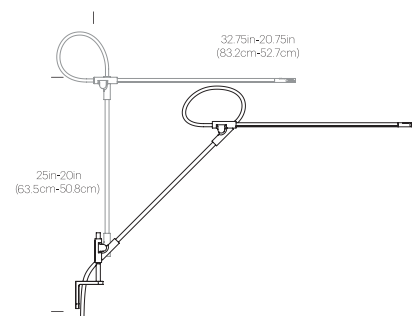

CERTIFICATIONS

Intertek

PACKAGING WEIGHT AND DIMENSIONS

Superlight Table:	8.3LBS	28" X 9" X 3.5"
	3.7KGS	71cm X 23cm X 9cm

NOTES

Custom requests can be considered on volume orders

FINISHES

DIMENSIONS

SUPERLIGHT TABLE

SUPERLIGHT WALL

SUPERLIGHT CLAMP

SUPERLIGHT GROMMET

SUPERLIGHT FLOOR

DESCRIPTION

Superlight balances the demands of both workplace and home with a combination of minimal form and maximal function. Superlight is a task light reduced to its essence. A gestural line in space resulting in a precise yet playful structure defying gravity with an appearance of near weightlessness. Superlight achieves fluid, sweeping movement in every direction with a full 3-axis range of motion providing warm, glare-free LED light exactly where you need it. Superlight is available as a desk, floor, wall, clamp or grommet mounted fixture.

FEATURES

- 3-axis rotation at each joint
- Ultra-light minimal frame
- Felt base pad
- Advanced LED array eliminates multiple shadows
- Ships flat-packed

SPECIFICATIONS

- Voltage: 120-240V 50-60Hz
- Power consumption: 8.5W
- Color temperature: 3000K
- Luminosity: 700 Lumens
- Luminaire efficacy: 81 Lumens/watt
- Color rendition index: 85+
- 50K hour lifespan
- Cable length: 9' (274cm)
- Global multi-plug adapter available
- Title 20 compliant
- 1 year warranty
- Patent pending