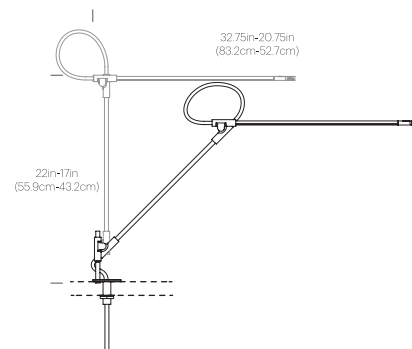

CERTIFICATIONS

Intertek

PACKAGING WEIGHT AND DIMENSIONS

Superlight Table:	8.3LBS	28" X 9" X 3.5"
	3.7KGS	71cm X 23cm X 9cm

NOTES

Custom requests can be considered on volume orders

FINISHES

DIMENSIONS

SUPERLIGHT TABLE

SUPERLIGHT WALL

SUPERLIGHT CLAMP

SUPERLIGHT GROMMET

SUPERLIGHT FLOOR

DESCRIPTION

Superlight balances the demands of both workplace and home with a combination of minimal form and maximal function. Superlight is a task light reduced to its essence. A gestural line in space resulting in a precise yet playful structure defying gravity with an appearance of near weightlessness. Superlight achieves fluid, sweeping movement in every direction with a full 3-axis range of motion providing warm, glare-free LED light exactly where you need it. Superlight is available as a desk, floor, wall, clamp or grommet mounted fixture.

FEATURES

- 3-axis rotation at each joint
- Ultra-light minimal frame
- Felt base pad
- Advanced LED array eliminates multiple shadows
- Ships flat-packed

SPECIFICATIONS

- Voltage: 120-240V 50-60Hz
- Power consumption: 8.5W
- Color temperature: 3000K
- Luminosity: 700 Lumens
- Luminaire efficacy: 81 Lumens/watt
- Color rendition index: 85+
- 50K hour lifespan
- Cable length: 9' (274cm)
- Global multi-plug adapter available
- Title 20 compliant
- 1 year warranty
- Patent pending