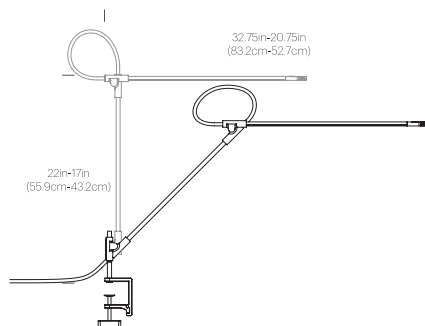

CERTIFICATIONS

Intertek

PACKAGING WEIGHT AND DIMENSIONS

Superlight Table:	8.3LBS	28" X 9" X 3.5"
	3.7KGS	71cm X 23cm X 9cm

NOTES

Custom requests can be considered on volume orders

FINISHES

DIMENSIONS

SUPERLIGHT TABLE

SUPERLIGHT WALL

SUPERLIGHT CLAMP

SUPERLIGHT GROMMET

SUPERLIGHT FLOOR

DESCRIPTION

Superlight balances the demands of both workplace and home with a combination of minimal form and maximal function. Superlight is a task light reduced to its essence. A gestural line in space resulting in a precise yet playful structure defying gravity with an appearance of near weightlessness. Superlight achieves fluid, sweeping movement in every direction with a full 3-axis range of motion providing warm, glare-free LED light exactly where you need it. Superlight is available as a desk, floor, wall, clamp or grommet mounted fixture.

FEATURES

- 3-axis rotation at each joint
- Ultra-light minimal frame
- Felt base pad
- Advanced LED array eliminates multiple shadows
- Ships flat-packed

SPECIFICATIONS

- Voltage: 120-240V 50-60Hz
- Power consumption: 8.5W
- Color temperature: 3000K
- Luminosity: 700 Lumens
- Luminaire efficacy: 81 Lumens/watt
- Color rendition index: 85+
- 50K hour lifespan
- Cable length: 9' (274cm)
- Global multi-plug adapter available
- Title 20 compliant
- 1 year warranty
- Patent pending