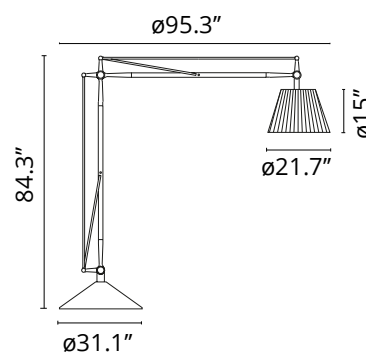

EAN	8059607011966
Mounting	Floor
Environments	Indoor dry location
Light Source Type	Bulb
Lamp category	Halogen
Lamp type	T Shielded
Lamp holders	E26
Number of heads	1
Power (W)	250

Physical

Color	Fabric
Cord length (in)	63
Net weight (lb)	200.43
Package volume (in)	78262.59
IP internal	20