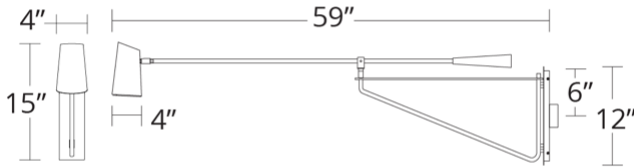

Project: _____

Location: _____

Fixture Type: _____

Catalog Number: _____

AVAILABLE FINISHES:

Stylus

BL-24959

PRODUCT DESCRIPTION

FEATURES

- Driver installed within the Junction Box, driver dimension: 3.4" x 1.3" x 1.2"
- Rotatable head and adjustable arm at joints for customization

SPECIFICATIONS

Rated Life	50000 Hours
Standards	ETL, cETL,Damp Location Listed, Title 24 JA8: 2019 Compliant
Input	120-277V, 50/60Hz
Driver Dimension	3.4" x 1.3" x 1.2"
Dimming	ELV, 0-10V, TRIAC
Color Temp	3000K
CRI	90
Construction	Steel construction