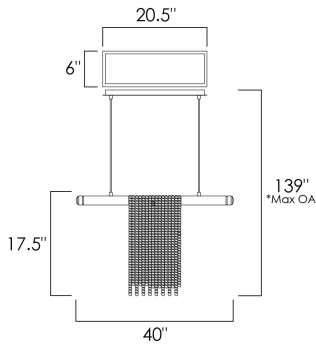

PRODUCT DESCRIPTION

With a nod to the art and fashion world, the sculptural-art luminaire, Trapeze, showers LED light downward through glistening flat chain links finished in Polished Silver and Gold draped randomly over a Satin Nickel cylindrical bar. The power cord in gold and silver thread complements the fixture's finishes.

*max overall height

MEASUREMENTS

DIMENSION : 40" L x 6" W x 17.5" H
 MAX OAH : 139" OAH
 CANOPY : 1" H x 20.5" L
 HANGING WEIGHT : 18.92 lb

LAMPING

INPUT VOLTAGE : 120V
 LUMENS : 1,450 Rated
 BULB : 16W LED PCB Integrated , 32W Total
 BULB INCLUDED : (Integrated)
 DIMMABLE : Yes
 CRI : 90+ CRI
 COLOR_TEMP : 3000K

FINISHES OPTION

 Satin Nickel

MATERIAL

Aluminum, Steel

RATINGS

cETLus
 Dry Location

ADDITIONAL

ADJUSTABLE
 OPERATING TEMPERATURE:
 -20°C (-4°F), 40°C (104°F)