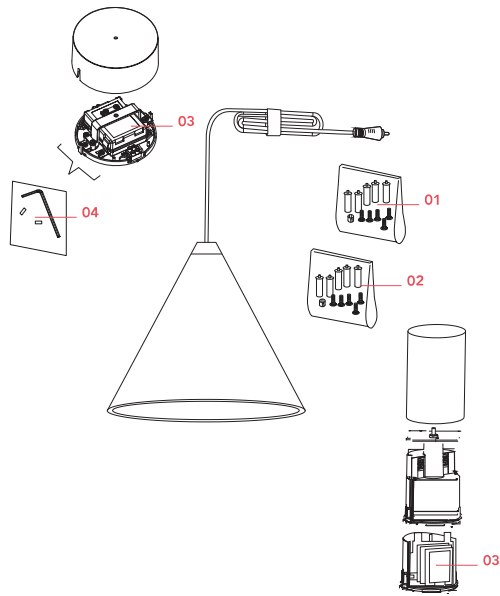

Spare Parts

01. String Light black hooks & cable clamps 5-unit kit RF6480130
02. Kit with white hooks and white cable clamps RF6480109
03. Power supply unit for led RF22934

DOWNLOAD