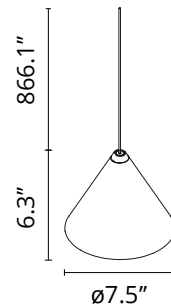

21W - 1035lm - 2700K

Suspension lamp providing diffused light. Matt black varnished die-cast aluminium body coated with clear soft-touch varnish. Optical diffuser in opal PC. Suspension system of 22 metres with Kevlar reinforced coaxial cable. Available with wall/ceiling connection in black PC and power supply with floor switch in matt black varnished PC. The on/off switch is electronic with optical mechanism. on/off and dimmer operated by means of available for Android and Apple remote control application.

Are you a professional and your project needs consulting and support?

[BOOK AN APPOINTMENT](#)