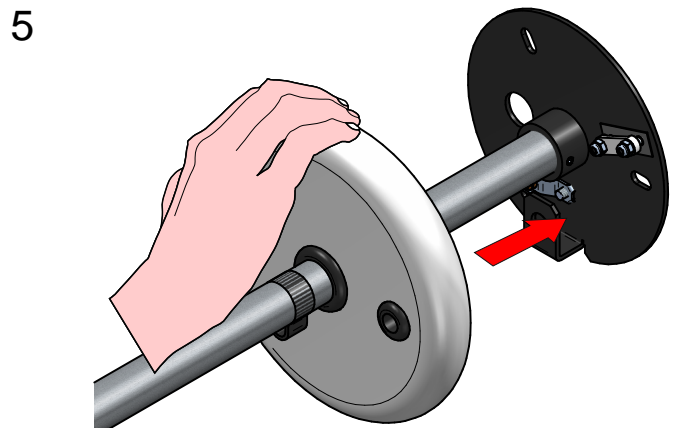

TRIEDRO
WALL
FAMILY

■ E8993

WARNING:
INSTALL PRODUCT IN ACCORDANCE WITH LOCAL AND NATIONAL ELECTRICAL CODES BY A QUALIFIED ELECTRICIAN

WARNING:
FAILURE TO COMPLY WITH THE INSTALLATION INSTRUCTIONS MAY RESULT IN DEATH OR SEVERE INJURY.

WARNING:
READ ALL SAFETY INSTRUCTIONS INCLUDED WITH LUMINAIRE BEFORE INSTALLING LUMINAIRE. SAVE INSTRUCTIONS FOR FUTURE USE.

CAUTION:
THIS IS AN ELECTRONIC DEVICE. CARE MUST BE TAKEN DURING STORAGE AND HANDLING. STORE IN A CLEAN, COOL AND DRY LOCATION. ELECTROSTATIC DISCHARGE (ESD) CAN HARM THIS PRODUCT. AVOID STATIC DISCHARGE WHILE HANDLING THIS PRODUCT.

CAUTION:
INTER-LUX IS NOT RESPONSIBLE FOR THE STRUCTURAL INTEGRITY OF THE BUILDING TO SUPPORT THE LUMINAIRE. ADDITIONAL BACKING MAY BE REQUIRED.

LOCATE AND REVIEW ANY CONSTRUCTION PLANS AND INTER-LUX RECORD DRAWINGS FOR ALL FIXTURE RUNS. IT IS RECOMMENDED TO LOCARE AND LAY OUT ALL COMPONENTS FOR EACH FIXTURE "RUN". A FIXTURE RUN TYPICALLY CONSISTS OF JOINERS, LENGHTS OF HOUSING, AND ENDCAPS. BE SURE TO IDENTIFY ALL CORRECT LENGHTS FOR EACH FIXTURE RUN.

1 Classic A Mirror

LED Bulb
7 W 650 lm
2700 K CRI $\geq$ 80

LED BULB NOT INCLUDED