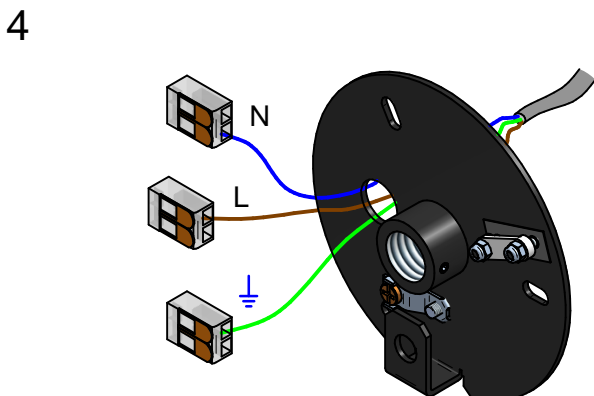

TRIEDRO
WALL
FAMILY

■ E8993

WARNING:
INSTALL PRODUCT IN ACCORDANCE WITH LOCAL AND NATIONAL ELECTRICAL CODES BY A QUALIFIED ELECTRICIAN

WARNING:
FAILURE TO COMPLY WITH THE INSTALLATION INSTRUCTIONS MAY RESULT IN DEATH OR SEVERE INJURY.

WARNING:
READ ALL SAFETY INSTRUCTIONS INCLUDED WITH LUMINAIRE BEFORE INSTALLING LUMINAIRE. SAVE INSTRUCTIONS FOR FUTURE USE.

CAUTION:
THIS IS AN ELECTRONIC DEVICE. CARE MUST BE TAKEN DURING STORAGE AND HANDLING. STORE IN A CLEAN, COOL AND DRY LOCATION. ELECTROSTATIC DISCHARGE (ESD) CAN HARM THIS PRODUCT. AVOID STATIC DISCHARGE WHILE HANDLING THIS PRODUCT.

CAUTION:
INTER-LUX IS NOT RESPONSIBLE FOR THE STRUCTURAL INTEGRITY OF THE BUILDING TO SUPPORT THE LUMINAIRE. ADDITIONAL BACKING MAY BE REQUIRED.

LOCATE AND REVIEW ANY CONSTRUCTION PLANS AND INTER-LUX RECORD DRAWINGS FOR ALL FIXTURE RUNS. IT IS RECOMMENDED TO LOCARE AND LAY OUT ALL COMPONENTS FOR EACH FIXTURE "RUN". A FIXTURE RUN TYPICALLY CONSISTS OF JOINERS, LENGHTS OF HOUSING, AND ENDCAPS. BE SURE TO IDENTIFY ALL CORRECT LENGHTS FOR EACH FIXTURE RUN.

1 Classic A Mirror

LED Bulb
7 W 650 lm
2700 K CRI $\geq$ 80

LED BULB NOT INCLUDED