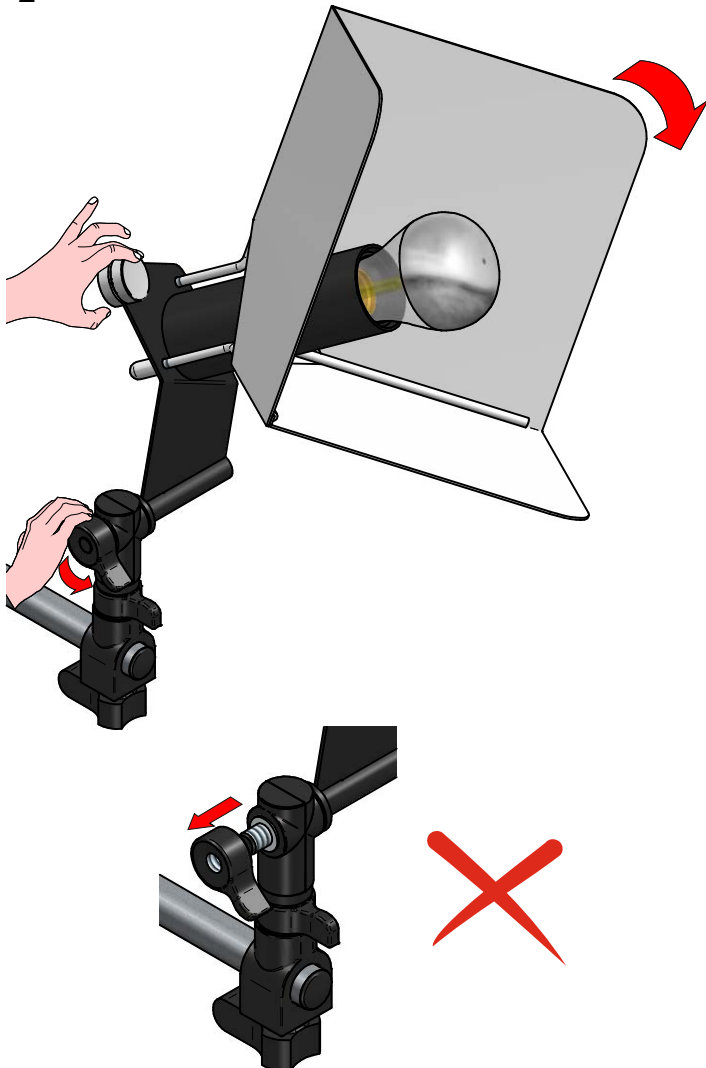

1 Classic A Mirror

LED Bulb
 7 W 650 lm
 2700 K CRI \geq 80

LED BULB NOT INCLUDED

TRIEDRO
WALL
FAMILY

■ E8993

1

2

3