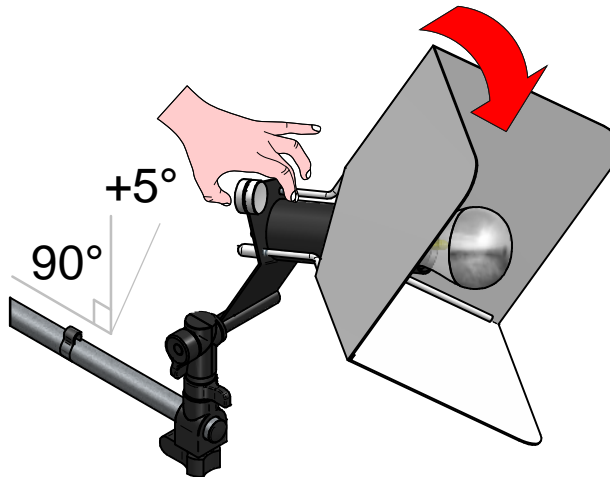

TRIEDRO
WALL
FAMILY

■ E8993

4

5

6