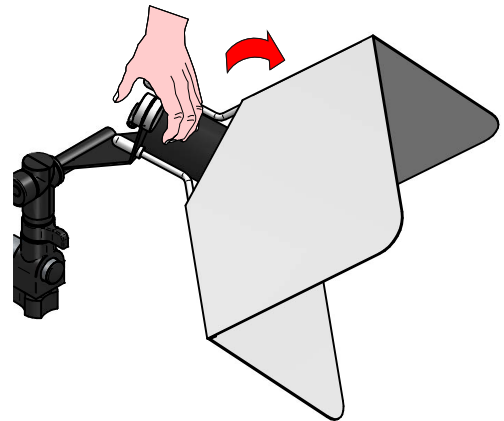

1 Classic A Mirror

LED Bulb
 7 W 650 lm
 2700 K CRI \geq 80

LED BULB NOT INCLUDED

TRIEDRO
WALL
FAMILY

■ E8993

1

2

3