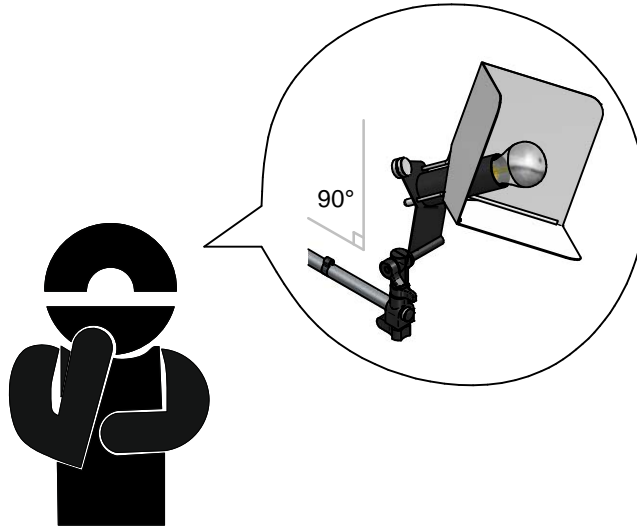

TRIEDRO
WALL
FAMILY

■ E8993

4