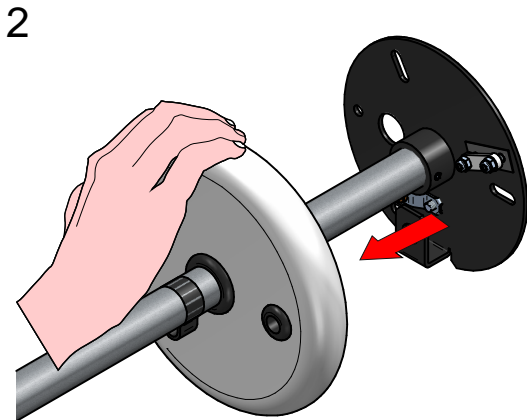

TRIEDRO
WALL
FAMILY

■ E8993

WARNING:
INSTALL PRODUCT IN ACCORDANCE WITH LOCAL AND NATIONAL ELECTRICAL CODES BY A QUALIFIED ELECTRICIAN

WARNING:
FAILURE TO COMPLY WITH THE INSTALLATION INSTRUCTIONS MAY RESULT IN DEATH OR SEVERE INJURY.

WARNING:
READ ALL SAFETY INSTRUCTIONS INCLUDED WITH LUMINAIRE BEFORE INSTALLING LUMINAIRE. SAVE INSTRUCTIONS FOR FUTURE USE.

CAUTION:
THIS IS AN ELECTRONIC DEVICE. CARE MUST BE TAKEN DURING STORAGE AND HANDLING. STORE IN A CLEAN, COOL AND DRY LOCATION. ELECTROSTATIC DISCHARGE (ESD) CAN HARM THIS PRODUCT. AVOID STATIC DISCHARGE WHILE HANDLING THIS PRODUCT.

CAUTION:
INTER-LUX IS NOT RESPONSIBLE FOR THE STRUCTURAL INTEGRITY OF THE BUILDING TO SUPPORT THE LUMINAIRE. ADDITIONAL BACKING MAY BE REQUIRED.

LOCATE AND REVIEW ANY CONSTRUCTION PLANS AND INTER-LUX RECORD DRAWINGS FOR ALL FIXTURE RUNS. IT IS RECOMMENDED TO LOCARE AND LAY OUT ALL COMPONENTS FOR EACH FIXTURE "RUN". A FIXTURE RUN TYPICALLY CONSISTS OF JOINERS, LENGHTS OF HOUSING, AND ENDCAPS. BE SURE TO IDENTIFY ALL CORRECT LENGHTS FOR EACH FIXTURE RUN.

1 Classic A Mirror

LED Bulb
7 W 650 lm
2700 K CRI $\geq$ 80

LED BULB NOT INCLUDED