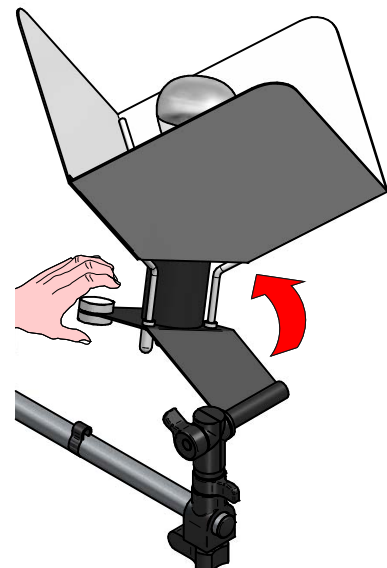

1 Classic A Mirror

LED Bulb
 7 W 650 lm
 2700 K CRI \geq 80

LED BULB NOT INCLUDED

TRIEDRO
WALL
FAMILY

■ E8993

1

2

3