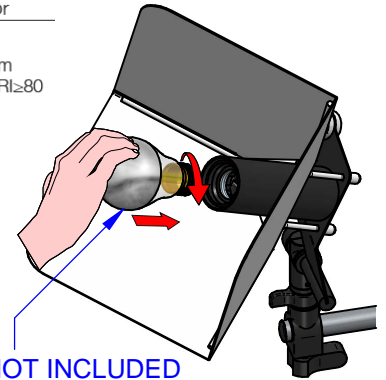

1 Classic A Mirror

LED Bulb
7 W 650 lm
2700 K CRI $\geq$ 80

LED BULB NOT INCLUDED