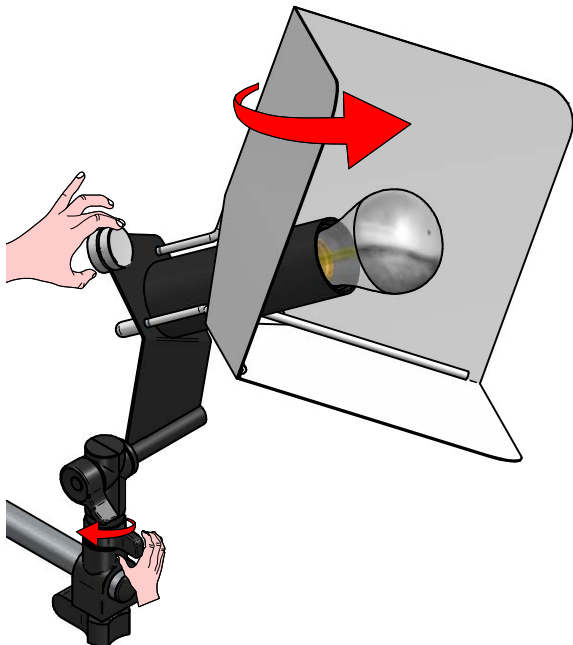

TRIEDRO
WALL
FAMILY

■ E8993

1

2

3