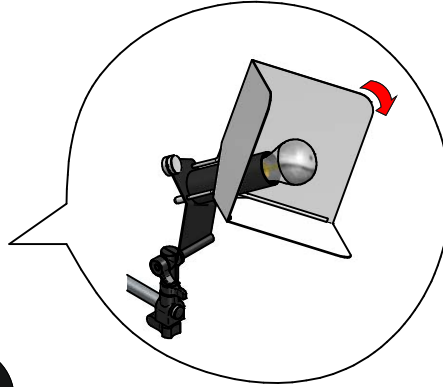

1 Classic A Mirror

LED Bulb
 7 W 650 lm
 2700 K CRI \geq 80

LED BULB NOT INCLUDED

TRIEDRO
WALL
FAMILY

■ E8993

1

2

3