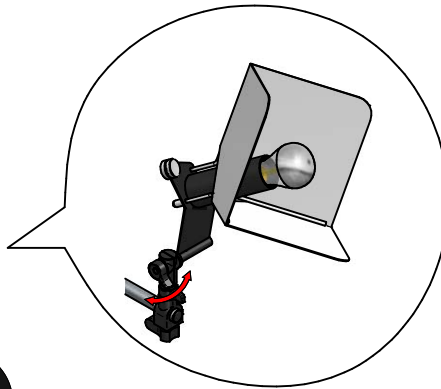

TRIEDRO
WALL
FAMILY

■ E8993

1