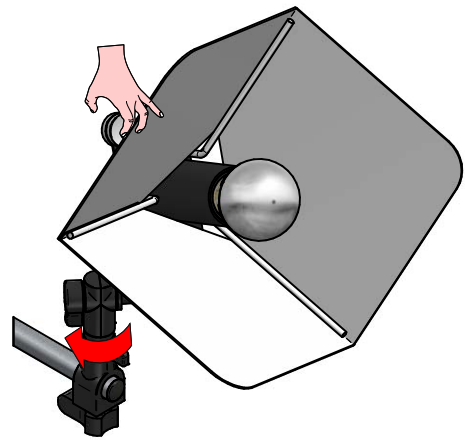

TRIEDRO
WALL
FAMILY

■ E8993

1

2

3