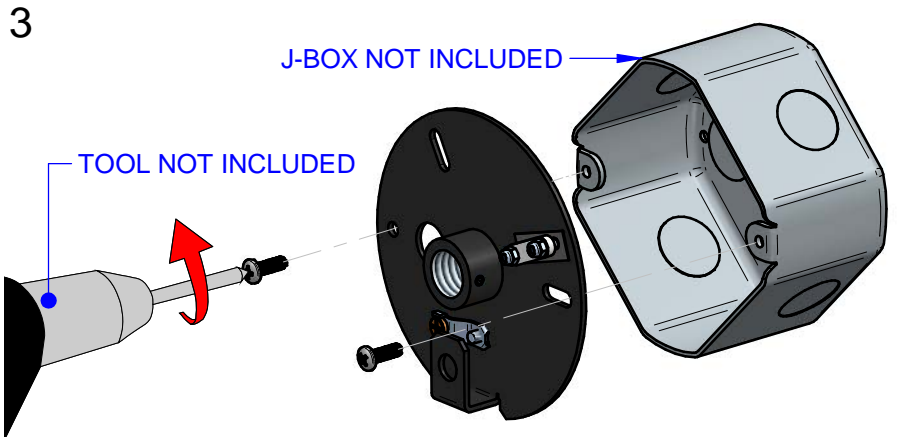

TRIEDRO
WALL
FAMILY

■ E8993

WARNING:
INSTALL PRODUCT IN ACCORDANCE WITH LOCAL AND NATIONAL ELECTRICAL CODES BY A QUALIFIED ELECTRICIAN

WARNING:
FAILURE TO COMPLY WITH THE INSTALLATION INSTRUCTIONS MAY RESULT IN DEATH OR SEVERE INJURY.

WARNING:
READ ALL SAFETY INSTRUCTIONS INCLUDED WITH LUMINAIRE BEFORE INSTALLING LUMINAIRE. SAVE INSTRUCTIONS FOR FUTURE USE.

CAUTION:
THIS IS AN ELECTRONIC DEVICE. CARE MUST BE TAKEN DURING STORAGE AND HANDLING. STORE IN A CLEAN, COOL AND DRY LOCATION. ELECTROSTATIC DISCHARGE (ESD) CAN HARM THIS PRODUCT. AVOID STATIC DISCHARGE WHILE HANDLING THIS PRODUCT.

CAUTION:
INTER-LUX IS NOT RESPONSIBLE FOR THE STRUCTURAL INTEGRITY OF THE BUILDING TO SUPPORT THE LUMINAIRE. ADDITIONAL BACKING MAY BE REQUIRED.

LOCATE AND REVIEW ANY CONSTRUCTION PLANS AND INTER-LUX RECORD DRAWINGS FOR ALL FIXTURE RUNS. IT IS RECOMMENDED TO LOCARE AND LAY OUT ALL COMPONENTS FOR EACH FIXTURE "RUN". A FIXTURE RUN TYPICALLY CONSISTS OF JOINERS, LENGHTS OF HOUSING, AND ENDCAPS. BE SURE TO IDENTIFY ALL CORRECT LENGHTS FOR EACH FIXTURE RUN.

1 Classic A Mirror

LED Bulb
7 W 650 lm
2700 K CRI $\geq$ 80

LED BULB NOT INCLUDED