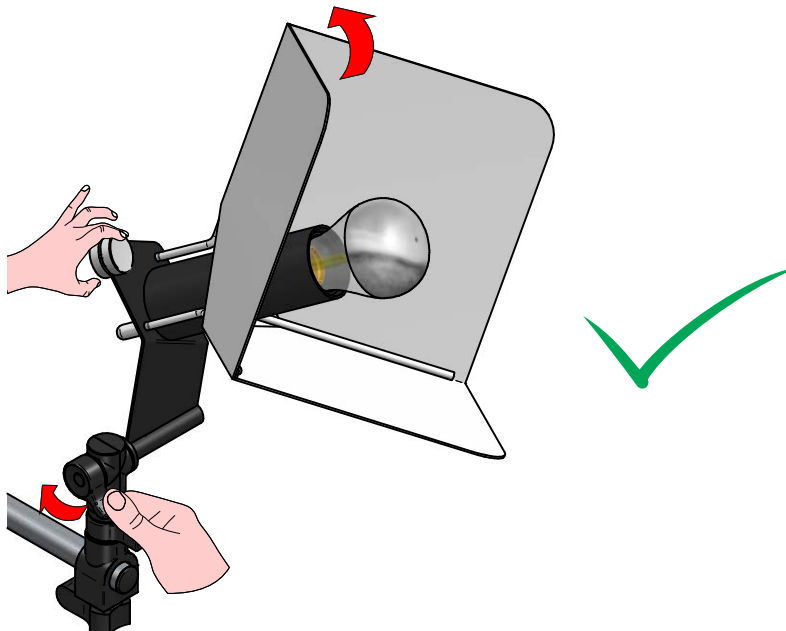

TRIEDRO
WALL
FAMILY

■ E8993

4

5

6