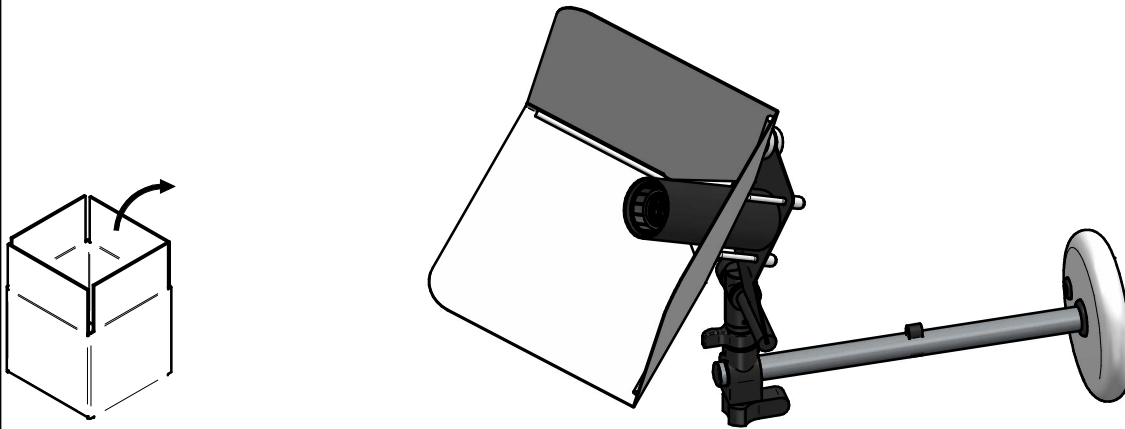

TRIEDRO
 WALL
 FAMILY

■ E8993

WARNING:
 INSTALL PRODUCT IN ACCORDANCE WITH LOCAL AND NATIONAL ELECTRICAL CODES BY A QUALIFIED ELECTRICIAN

WARNING:
 FAILURE TO COMPLY WITH THE INSTALLATION INSTRUCTIONS MAY RESULT IN DEATH OR SEVERE INJURY.

WARNING:
 READ ALL SAFETY INSTRUCTIONS INCLUDED WITH LUMINAIRE BEFORE INSTALLING LUMINAIRE. SAVE INSTRUCTIONS FOR FUTURE USE.

CAUTION:
 THIS IS AN ELECTRONIC DEVICE. CARE MUST BE TAKEN DURING STORAGE AND HANDLING. STORE IN A CLEAN, COOL AND DRY LOCATION. ELECTROSTATIC DISCHARGE (ESD) CAN HARM THIS PRODUCT. AVOID STATIC DISCHARGE WHILE HANDLING THIS PRODUCT.