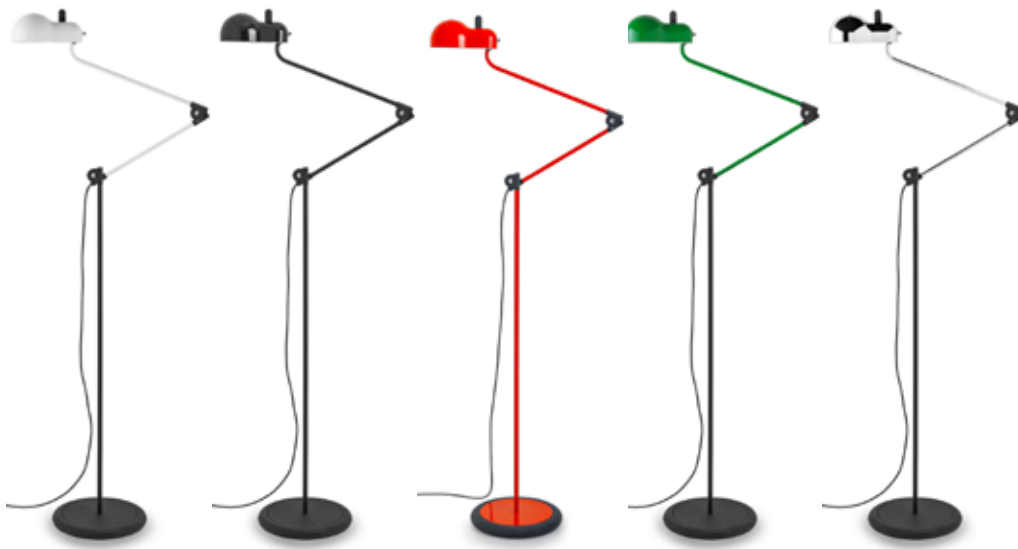

Decorative Floor Lamp

Technical data

Designer	Joe Colombo
Origin year	1970
Installation	Floor
Environment	Indoor
Power	1 x 7 W
Lamp	1 x E26 LED
Voltage	120VAC
Optics	General Lighting
Light emission direction	Downward
IP	IP20
Dimmable	Yes
Directional	No
Tilting	Yes
Cable included	Yes
Cable length	98"
Cable color	Black
Net weight	27.9 lbs

Lamping (not included)

Recommended Lamp(s)	1 x 7W E26 A19 3000K 90CRI IF EX. SATCO S29811
Nominal lamp lumens	806 lm
Color temperature	3000 K
Color rendering index	90 CRI

Fixture

Material	Steel
Finish	Powder Coating Electroplating (Polished Chrome)

Item

Item #	Color (Diffuser / Base)
9081	White RAL 9016 / Black
9082	Black RAL / Black
9083	Red RAL / Red
9084	Green RAL / Black
9085	Polished Chrome / Black