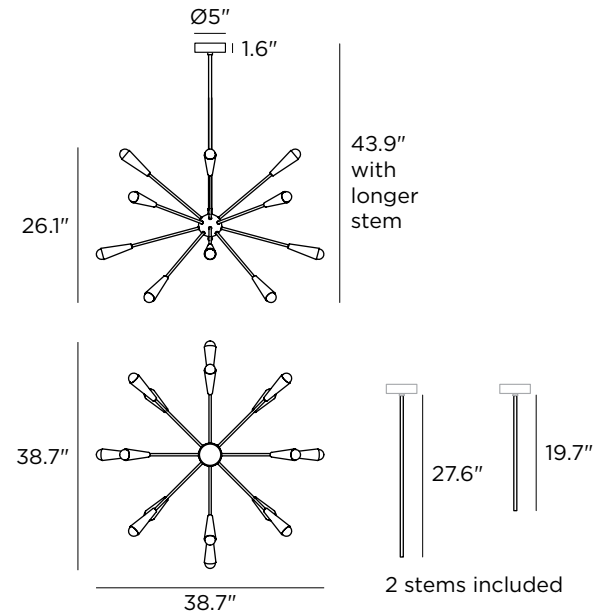

Decorative Pendant

Technical data	
Designer	Achille and Pier Giacomo Castiglioni
Origin year	1957
Installation	4" Octagonal Junction Box
Environment	Indoor
Power	16 x 6 W
Lamp	16 x E12 LED
Voltage	120VAC
Optics	General Lighting
Light emission direction	Downward and upward
IP	IP20
Dimmable	Yes
Directional	No
Tilting	No
Cable included	No
Net weight	16.8 lbs

Lamping (not included)	
Recommended Lamp(s)	16 x 6W E12 S14 3000K 90CRI IF
Fixture lumens	8000 lm
Color temperature	3000 K
Color rendering index	90 CRI
Fixture	
Material	Steel
Finish	Paint / Electroplating (Polished Brass)
Item #	
9590	Polished Brass / Black
9591	Polished Brass
9592	Polished Brass / Color