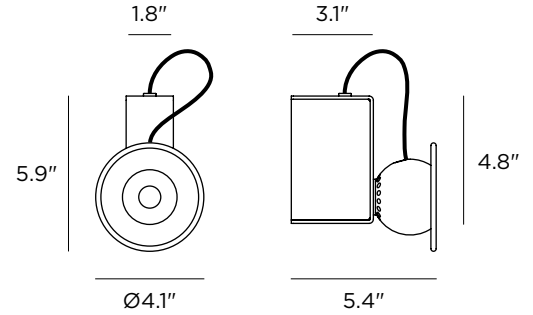

Decorative Wall Lamp

Magnetic head-body connection

Technical data	
Designer	Stilnovo
Origin year	1958
Installation	4" J-box
Environment	Indoor
Power	1 x 8.5 W
Lamp	1 x LED
Voltage	120VAC
Optics	General Lighting
Light emission direction	Downward
IP	IP20
Dimmable	No
Directional	Swivelling
Tilting	No
Cable included	No
Net weight	4.1 lbs

Lamping (included)	
Wattage	8.5W
Delivered Lumen	518 lm
Color temperature	2700 K
Color rendering index	90 CRI
Fixture	
Material	Steel
Finish	Paint
Diffuser	
Material	PMMA
Finish	Transparent
Item #	Color
9290	White RAL 9016
2991	Black RAL
9292	Gold RAL
9293	Green RAL
9294	Red RAL