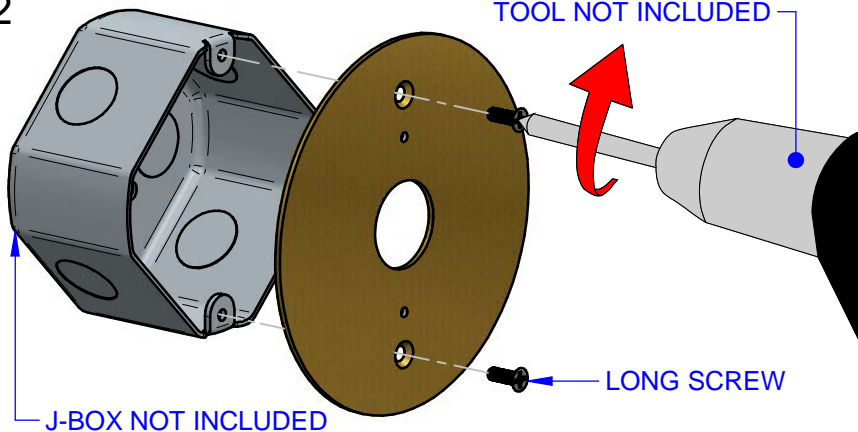

CAUTION:

INTER-LUX IS NOT RESPONSIBLE FOR THE STRUCTURAL INTEGRITY OF THE BUILDING TO SUPPORT THE LUMINAIRE. ADDITIONAL BACKING MAY BE REQUIRED.

LOCATE AND REVIEW ANY CONSTRUCTION PLANS AND INTER-LUX RECORD DRAWINGS FOR ALL FIXTURE RUNS. IT IS RECOMMENDED TO LOCARE AND LAY OUT ALL COMPONENTS FOR EACH FIXTURE "RUN". A FIXTURE RUN TYPICALLY CONSISTS OF JOINERS, LENGTHS OF HOUSING, AND ENDCAPS. BE SURE TO IDENTIFY ALL CORRECT LENGTHS FOR EACH FIXTURE RUN.

1

2

TOOL NOT INCLUDED

J-BOX NOT INCLUDED

LONG SCREW

3

SHORT SCREW

TOOL NOT INCLUDED