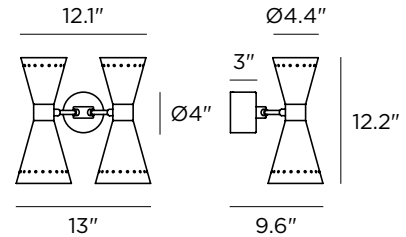

Megafono Double

STILNOVO

Decorative Wall Light

Technical data	
Designer	Stilnovo
Origin year	1958
Installation	Wallbox
Environment	Indoor
Power	4 x 6 W
Lamp	4 x E12 LED
Voltage	120VAC
Optics	General Lighting
Light emission direction	Downward and upward
IP	IP20
Dimmable	Yes
Directional	Swivelling
Tilting	No
Cable included	No
Net weight	6 lbs

Lamping (not included)	
Recommended Lamp(s)	4 x 6W E12 S14 3000K 90CRI IF
Nominal lamp lumens	3224 lm
Color temperature	3000 K
Color rendering index	90 CRI
Fixture	
Material	Plated Steel
Color	Polished Brass
Finish	Electroplating
Item #	Color
9572	Black
9573	Ivory
Inside Shade White RAL	