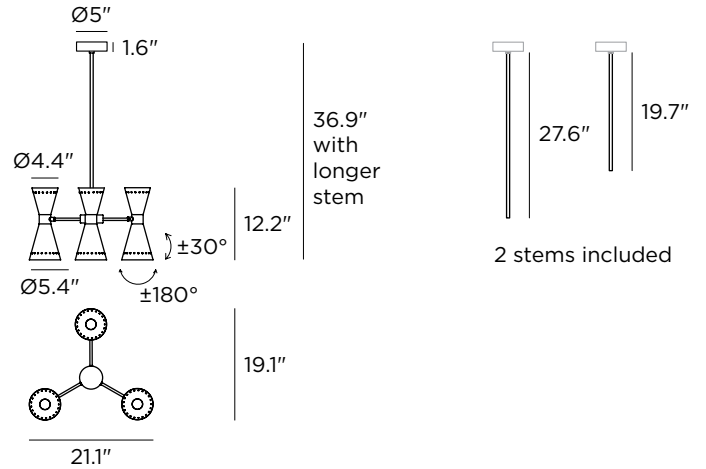

Megafono 21"

Decorative Pendant

Technical data	
Designer	Stilnovo
Origin year	1958
Installation	4" Octagonal Junction Box
Environment	Indoor
Power	3 x 6 W
Lamp	3 x E12 LED
Voltage	120VAC
Optics	General Lighting
Light emission direction	Downward and upward
IP	IP20
Dimmable	Yes
Directional	Swivelling
Tilting	No
Cable included	No
Net weight	9.7 lbs

Lamping (not included)	
Recommended Lamp(s)	3 x 6W E12 S14 3000K 90CRI IF
Nominal lamp lumens	4836 lm
Color temperature	3000 K
Color rendering index	90 CRI
Fixture	
Material	Plated Steel
Color	Polished Brass
Finish	Electroplating
Item #	Color
9576	Black
9577	Ivory
Inside Shade White RAL	