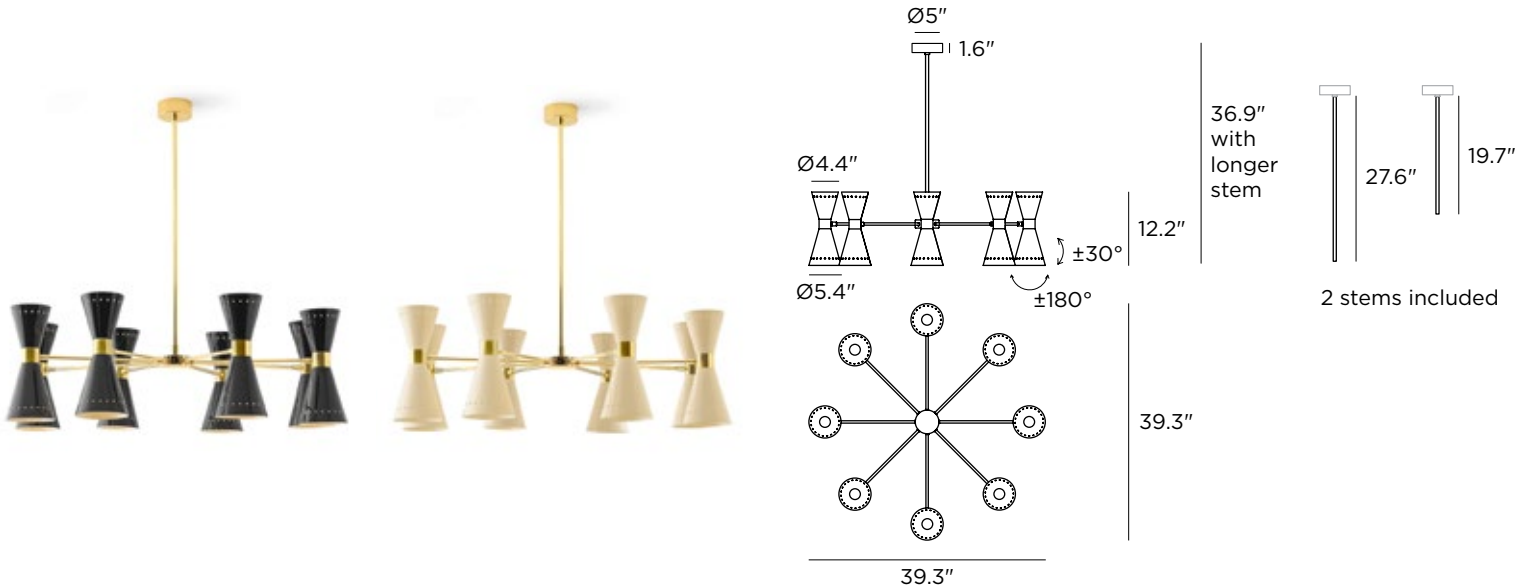

Megafono 40"

STILNOVO

Decorative Pendant

Technical data	
Designer	Stilnovo
Origin year	1958
Installation	4" Octagonal Junction Box
Installation environment	Indoor
Power	16 x 6 W
Lamp	16 x E12 LED
Voltage	120VAC
Optics	General Lighting
Light emission direction	Downward and upward
IP	IP20
Dimmable	Yes
Directional	Swivelling
Tilting	No
Cable included	No
Net weight	12.6 lbs

Lamping (not included)	
Recommended Lamp(s)	16 x 6W E12 S14 3000K 90CRI IF
Nominal lamp lumens	12,896 lm
Color temperature	3000 K
Color rendering index	90 CRI
Fixture	
Material	Plated Steel
Color	Polished Brass
Finish	Electroplating
Item #	Color
9566	Black
9567	Ivory
Inside Shade White RAL	