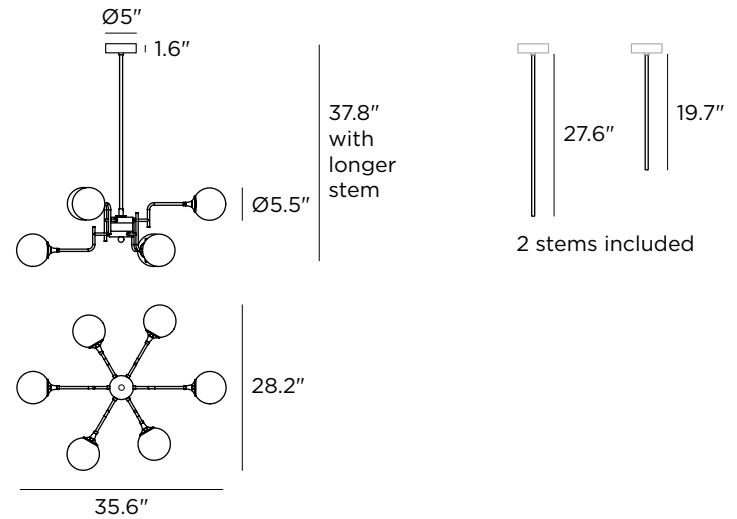

Galassia 36"

Decorative Pendant

Technical data	
Designer	Stilnovo
Origin year	1959
Installation	4" Octagonal Junction Box
Environment	Indoor
Power	6 x 6 W
Lamp	6 x E12 LED
Voltage	120VAC
Optics	General Lighting
Light emission direction	Downward and upward
IP	IP20
Dimmable	Yes
Directional	No
Tilting	No
Cable included	No
Net weight	16.8 lbs

Lamping (not included)	
Recommended Lamp(s)	6 x 6W E12 A15 3000K 90CRI IF
Nominal lamp lumens	4836 lm
Color temperature	3000 K
Color rendering index	90 CRI
Fixture	
Material	Plated Steel
Color	Polished Brass
Finish	Electroplating
Diffuser	
Material	Glass
Color	White
Item #	
	9556