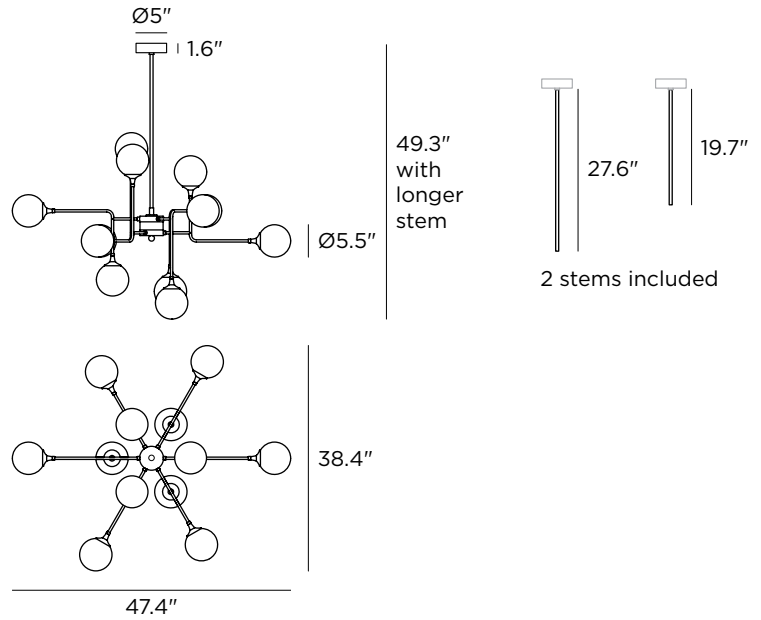

# Galassia 48"

**STILNOVO**

Decorative Pendant

Technical data	
Designer	Stilnovo
Origin year	1959
Installation	4" Octagonal Junction Box
Environment	Indoor
Power	12 x 6 W
Lamp	12 x E12 LED
Voltage	120VAC
Optics	General Lighting
Light emission direction	Downward and upward
IP	IP20
Dimmable	Yes
Directional	No
Tilting	No
Cable included	No
Net weight	36.4 lbs

Lamping (not included)	
Recommended Lamp(s)	12 x 6W E12 A15 3000K 90CRI IF
Nominal lamp lumens	9672 lm
Color temperature	3000 K
Color rendering index	90 CRI
Fixture	
Material	Plated Steel
Color	Polished Brass
Finish	Electroplating
Diffuser	
Material	Glass
Color	White
Item #	
	9555