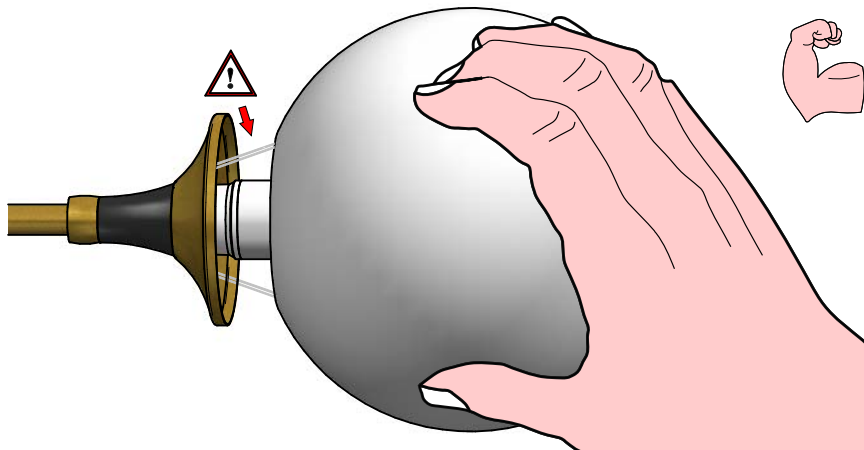

GALASSIA  
 FLOOR LAMP  
 FAMILY

■ E9560

**WARNING:**

INSTALL PRODUCT IN ACCORDANCE WITH LOCAL AND NATIONAL ELECTRICAL CODES BY A QUALIFIED ELECTRICIAN

**WARNING:**

FAILURE TO COMPLY WITH THE INSTALLATION INSTRUCTIONS MAY RESULT IN DEATH OR SEVERE INJURY.

OFF

ON

GALASSIA  
FLOOR LAMP  
FAMILY

 E9560

1

2

3

THIS PRODUCT MUST BE INSTALLED IN ACCORDANCE WITH THE APPLICABLE INSTALLATION CODE BY A PERSON FAMILIAR WITH THE CONSTRUCTION AND OPERATION OF THE PRODUCT AND THE HAZARDS INVOLVED