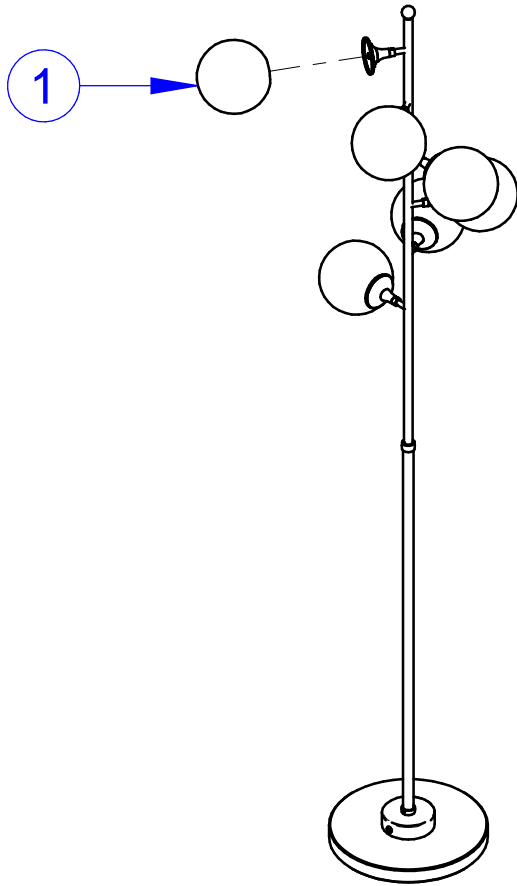

GALASSIA  
 FLOOR LAMP  
 FAMILY

■ E9560

**WARNING:**

INSTALL PRODUCT IN ACCORDANCE WITH LOCAL AND NATIONAL ELECTRICAL CODES BY A QUALIFIED ELECTRICIAN

**WARNING:**

FAILURE TO COMPLY WITH THE INSTALLATION INSTRUCTIONS MAY RESULT IN DEATH OR SEVERE INJURY.

OFF

ON

GALASSIA  
FLOOR LAMP  
FAMILY

 E9560

1

2

3

THIS PRODUCT MUST BE INSTALLED IN ACCORDANCE WITH THE APPLICABLE INSTALLATION CODE BY A PERSON FAMILIAR WITH THE CONSTRUCTION AND OPERATION OF THE PRODUCT AND THE HAZARDS INVOLVED

### MOUNTING INSTRUCTIONS

READ ALL OF THESE INSTRUCTIONS BEFORE INSTALLING FIXTURES

- Keep all of the instructions for future reference
- Turn off power before installing fixture
- Installation is to be performed by a qualified electrician only
- All installations must conform to the National Electrical Code as well as all local jurisdictional codes and regulations
- Any modification of the luminaire will void any and all written or implied warranties
- The manufacture accepts no responsibility for damage to persons or property arising through improper use or installation

GALASSIA  
FLOOR LAMP  
FAMILY

 E9560

**SPARE PARTS**

Reference	Code	Description
1	103000023528	Vetro

GALASSIA