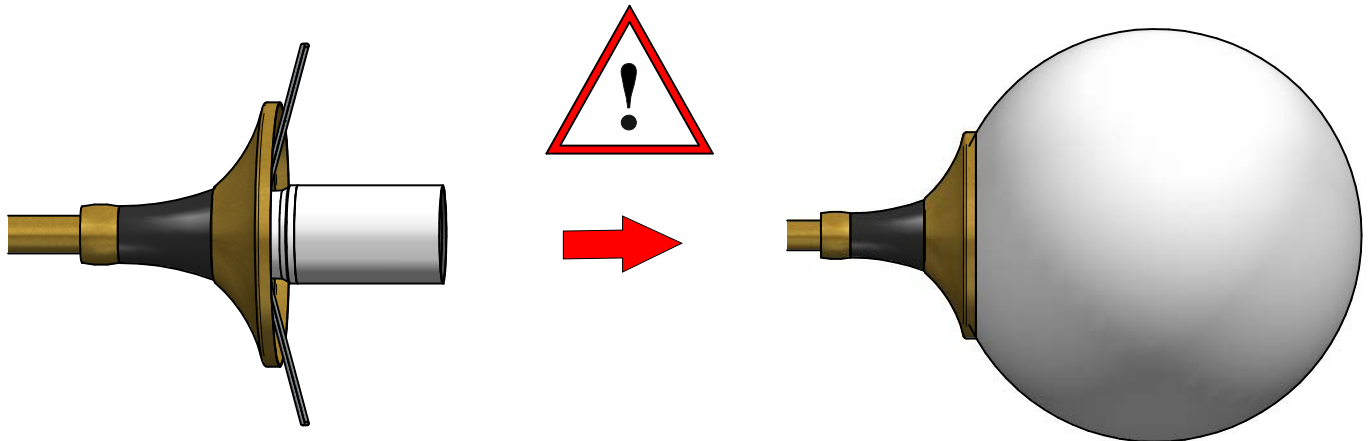

GALASSIA  
 FLOOR LAMP  
 FAMILY

■ E9560

**WARNING:**

INSTALL PRODUCT IN ACCORDANCE WITH LOCAL AND NATIONAL ELECTRICAL CODES BY A QUALIFIED ELECTRICIAN

**WARNING:**

FAILURE TO COMPLY WITH THE INSTALLATION INSTRUCTIONS MAY RESULT IN DEATH OR SEVERE INJURY.

OFF

ON

GALASSIA  
FLOOR LAMP  
FAMILY

 E9560

1

2

3

THIS PRODUCT MUST BE INSTALLED IN ACCORDANCE WITH THE APPLICABLE INSTALLATION CODE BY A PERSON FAMILIAR WITH THE CONSTRUCTION AND OPERATION OF THE PRODUCT AND THE HAZARDS INVOLVED

GALASSIA  
FLOOR LAMP  
FAMILY

 E9560

**SPARE PARTS**

Reference	Code	Description
1	103000023528	Vetro

GALASSIA