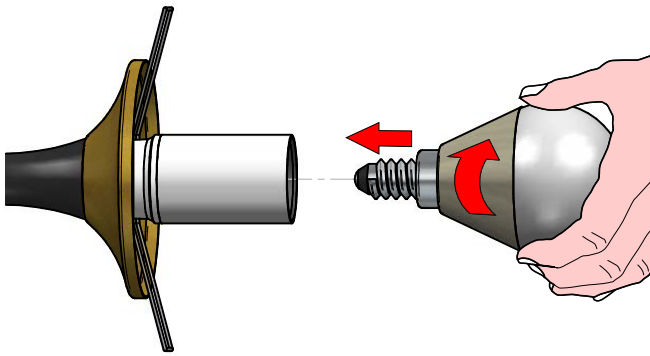

OFF

ON

GALASSIA  
FLOOR LAMP  
FAMILY

 E9560

1

2

3

THIS PRODUCT MUST BE INSTALLED IN ACCORDANCE WITH THE APPLICABLE INSTALLATION CODE BY A PERSON FAMILIAR WITH THE CONSTRUCTION AND OPERATION OF THE PRODUCT AND THE HAZARDS INVOLVED

### MOUNTING INSTRUCTIONS

READ ALL OF THESE INSTRUCTIONS BEFORE INSTALLING FIXTURES

- Keep all of the instructions for future reference
- Turn off power before installing fixture
- Installation is to be performed by a qualified electrician only
- All installations must conform to the National Electrical Code as well as all local jurisdictional codes and regulations
- Any modification of the luminaire will void any and all written or implied warranties
- The manufacture accepts no responsibility for damage to persons or property arising through improper use or installation