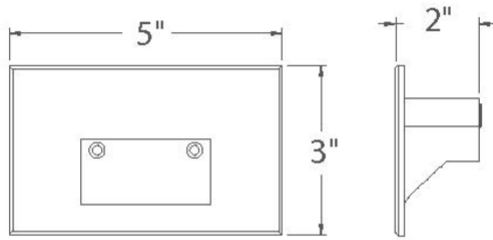

SL-LED100

Model & Size	Color Temp	Finish	LED Watts	LED Lumens	Delivered Lumens
SL-LED100 5"	3000K	BK Black	3.2W	228	24
	3000K	SS Stainless Steel	3.2W	228	36
	3000K	WT White	3.2W	228	64

Example: **SL-LED100-30-WT**

For custom requests please contact customs@modernforms.com