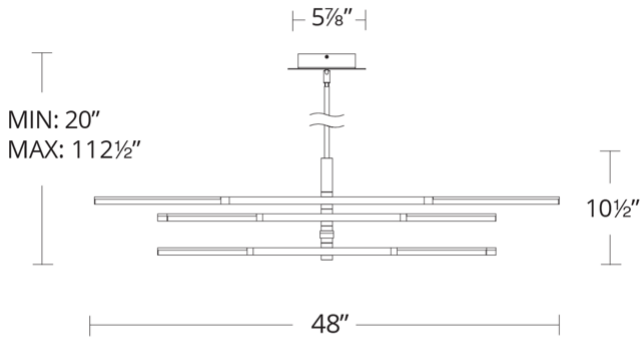

- Driver concealed within the canopy
- Silicon diffusers for even illumination
- Rotatable arms and articulating lights adjust 360-degrees for customization
- Slope ceiling adaptable. Hang straight swivels up to 90 degrees
- Three 12" and one 6" down rods included (additional sold separately)

PD-50748

Model & Size	Color Temp	Finish	LED Watts	LED Lumens	Delivered Lumens
PD-50748 48"	3000K	AL Brushed Aluminum	41.6W	4047	2102
	3000K	BK Black	41.6W	4047	2102
	3000K	BR Brushed Brass	41.6W	4047	2102