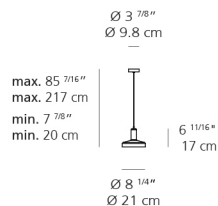

Lamp type	LED-T (Non Integrated) ONLY
Lamp	max 10W GU10
Lamp Included	No
Control type	Dimmable 2-Wire
Input Voltage	120V
Power consumption	N/A
Ballast	N/A

Colors & Finishes

Green Amber Clear

Materials

- Body lamp in aluminum
- Blown glass diffuser

Features & Accessories

Dimensions

Packaging

1 Box

1 x 11-7/8" x 11-7/8" x 11-7/8" / 4.63 lbs - 30 cm x 30 cm x 30 cm / 2.1 kg

Light distribution

Direct

Luminaire weight